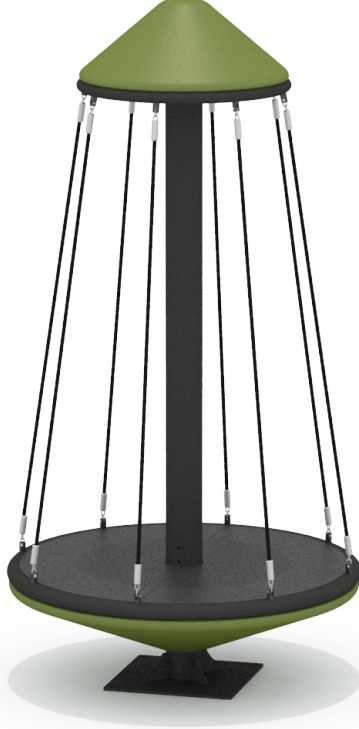

HYPERACTIVE

BH108-TOWER ROUNDABOUT

PRODUCT INFORMATION

Product Line	●	New Generation
User Ages	●	5-12
User Capacity	●	4
Fall Height	●	50cm
Dimension	●	130cm x 130cm
Safety Area	●	28m ²
Safety Dimension	●	530cm x 530cm
Maximum Height	●	260cm
Weight	●	192kg
Safety Certificate	●	EN 1176-5

PRODUCT DESCRIPTION

Tower Roundabout is a mobile product that allows you to turn by sitting in the product and hanging on the ropes.

ACTIVITIES

Balance

Spinning

Sitting

Team Play

Socializing

PRODUCT SPECIFICATION

Number of
Users
•
4

Number of
Roofs
•
0

Number of
Slides
•
0

Number of
Entrances
•
0

COLOR PALETTE

MATERIAL SPECIFICATION

- Main construction is made of steel pipes, diameter 165mm and thickness 5mm.
- Platforms are made of steel sheet which has 2mm thickness and covered with PVC plastisol.
- Rope is made of polypropylene braided steel rope, diameter 16mm with 6 steel rope helixes.
- Top and bottom plastics are made of polyethylene material with the rotation technique.
- Polyamide connectors are used for assembly at the contact points of the pipes.
- Steel shaft and rollers are used for making the rotational movement.
- The metal surfaces of the product have been cleaned by sandblasting, washing, rinsing, and drying and it has been painted with electrostatic powder coating.
- Screws are covered with plastic caps.
- Product doesn't have sharp edges and surfaces.
- Product has been produced in accordance with EN1176 standards.
- Please contact to Polifisan for updated information about product.