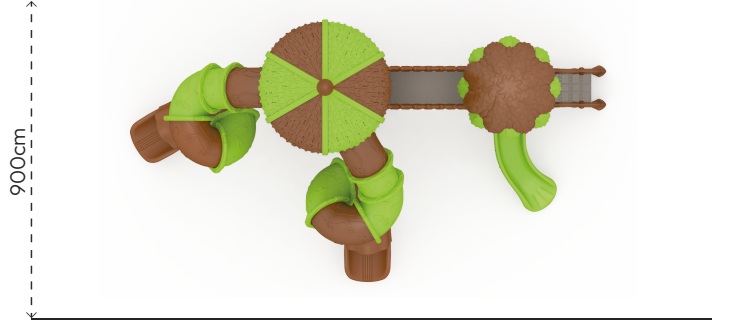

HUGE
CD102

PRODUCT SPECIFICATION

Number of
Users
•
28

Number of
Roofs
•
2

Number of
Slides
•
3

Number of
Entrances
•
2

COLOR PALETTE

MATERIAL SPECIFICATION

- Main construction is made of steel pipes, diameter 114mm and thickness 2.5mm.
- Platforms are made of steel sheet which has 2mm thickness and covered with PVC plastisol.
- Roof, slide and panels are made of medium-density polyethylene material with the rotation technique.
- Tube slide is made of medium-density polyethylene material in a tunnel shape.
- Stair treads are made of sheet coated by plastisol rubber. Stair railings are made of medium-density polyethylene with the rotation technique.
- Pipe and profile openings are covered with plastic injection caps.
- The metal surfaces of the product have been cleaned by sandblasting, washing, rinsing, and drying and it has been painted with electrostatic powder coating.
- Screws are covered with plastic caps.
- Product doesn't have sharp edges and surfaces.
- Product has been produced in accordance with EN1176 standards.
- Please contact to Polfisan for updated information about product.

Safety Area ← 1300cm →

Top View