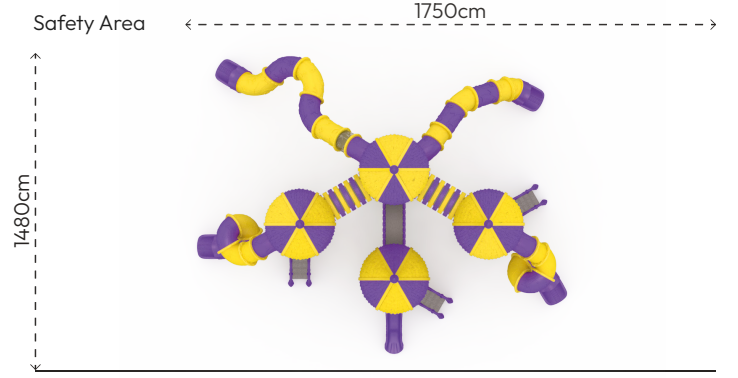

HUGE
CD105

PRODUCT INFORMATION

Product Line	●	Themed
User Ages	●	3-12
User Capacity	●	79
Fall Height	●	95cm
Dimension	●	1080cm x 1350cm
Safety Area	●	259m ²
Safety Dimension	●	1480cm x 1750cm
Maximum Height	●	860cm
Weight	●	4673kg
Safety Certificate	●	EN 1176-3

Tel: +90 362 266 66 96 polfisan@polfisan.com.tr www.polfisan.com.tr

Made in Türkiye

HUGE
CD105

PRODUCT SPECIFICATION

Number of
Users
•
79

Number of
Roofs
•
4

Number of
Slides
•
6

Number of
Entrances
•
4

COLOR PALETTE

MATERIAL SPECIFICATION

- Main construction is made of steel pipes, diameter 114mm and thickness 2.5mm.
- Platforms are made of steel sheet which has 2mm thickness and covered with PVC plastisol.
- Roof, slide and panels are made of medium-density polyethylene material with the rotation technique.
- Tube slide is made of medium-density polyethylene material in a tunnel shape and transparent polycarbonate.
- Stair treads are made of sheet coated by plastisol rubber. Stair railings are made of medium-density polyethylene with the rotation technique.
- Pipe and profile openings are covered with plastic injection caps.
- The metal surfaces of the product have been cleaned by sandblasting, washing, rinsing, and drying and it has been painted with electrostatic powder coating.
- Screws are covered with plastic caps.
- Product doesn't have sharp edges and surfaces.
- Product has been produced in accordance with EN1176 standards.
- Please contact to Polfisan for updated information about product.