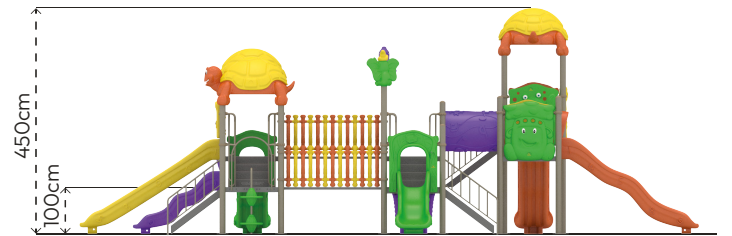

FESTIVAL

CF101

PRODUCT INFORMATION

Product Line	●	Themed
User Ages	●	3-12
User Capacity	●	62
Fall Height	●	200cm
Dimension	●	1040cm x 1240cm
Safety Area	●	236m ²
Safety Dimension	●	1440cm x 1640cm
Maximum Height	●	450cm
Weight	●	1962kg
Safety Certificate	●	EN 1176-3

CF101

PRODUCT SPECIFICATION

Number of Users
•
62

Number of Roofs
•
3

Number of Slides
•
6

Number of Entrances
•
4

COLOR PALETTE

MATERIAL SPECIFICATION

- Main construction is made of steel pipes, diameter 114mm and thickness 2.5mm.
- Platforms are made of steel sheet which has 2mm thickness and covered with PVC plastisol.
- Roof, slide and panels are made of medium-density polyethylene material with the rotation technique.
- Tunnel is made of medium-density polyethylene material.
- Stair treads are made of sheet coated by plastisol rubber. Stair railings are made of steel pipes.
- Pipe and profile openings are covered with plastic injection caps.
- The metal surfaces of the product have been cleaned by sandblasting, washing, rinsing, and drying and it has been painted with electrostatic powder coating.
- Screws are covered with plastic caps.
- Product doesn't have sharp edges and surfaces.
- Product has been produced in accordance with EN1176 standards.
- Please contact to Polfisan for updated information about product.

Top View

Side View

Front View