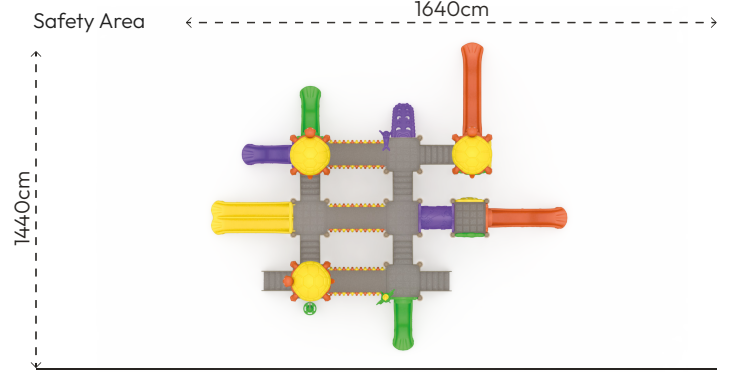

FESTIVAL

CF101

PRODUCT INFORMATION

Product Line	●	Themed
User Ages	●	3-12
User Capacity	●	62
Fall Height	●	200cm
Dimension	●	1040cm x 1240cm
Safety Area	●	236m ²
Safety Dimension	●	1440cm x 1640cm
Maximum Height	●	450cm
Weight	●	1962kg
Safety Certificate	●	EN 1176-3

CF101

PRODUCT SPECIFICATION

Number of Users
•
62

Number of Roofs
•
3

Number of Slides
•
6

Number of Entrances
•
4

COLOR PALETTE

MATERIAL SPECIFICATION

- Main construction is made of steel pipes, diameter 114mm and thickness 2.5mm.
- Platforms are made of steel sheet which has 2mm thickness and covered with PVC plastisol.
- Roof, slide and panels are made of medium-density polyethylene material with the rotation technique.
- Tunnel is made of medium-density polyethylene material.
- Stair treads are made of sheet coated by plastisol rubber. Stair railings are made of steel pipes.
- Pipe and profile openings are covered with plastic injection caps.
- The metal surfaces of the product have been cleaned by sandblasting, washing, rinsing, and drying and it has been painted with electrostatic powder coating.
- Screws are covered with plastic caps.
- Product doesn't have sharp edges and surfaces.
- Product has been produced in accordance with EN1176 standards.
- Please contact to Polfisan for updated information about product.

Top View

Side View

Front View