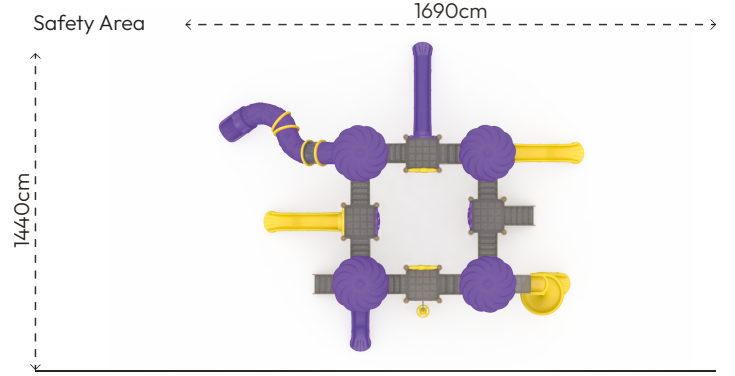

FESTIVAL

CF103

PRODUCT INFORMATION

Product Line	●	Themed
User Ages	●	3-12
User Capacity	●	56
Fall Height	●	250cm
Dimension	●	1040cm x 1290cm
Safety Area	●	243m ²
Safety Dimension	●	1440cm x 1690cm
Maximum Height	●	500cm
Weight	●	2045kg
Safety Certificate	●	EN 1176-3

CF103

PRODUCT SPECIFICATION

Number of Users
•
56

Number of Roofs
•
4

Number of Slides
•
6

Number of Entrances
•
3

COLOR PALETTE

MATERIAL SPECIFICATION

- Main construction is made of steel pipes, diameter 114mm and thickness 2.5mm.
- Platforms are made of steel sheet which has 2mm thickness and covered with PVC plastisol.
- Roof, slide and panels are made of medium-density polyethylene material with the rotation technique.
- Tube slide is made of medium-density polyethylene material in a tunnel shape and transparent polycarbonate.
- Stair treads are made of sheet coated by plastisol rubber. Stair railings are made of steel pipes.
- Pipe and profile openings are covered with plastic injection caps.
- The metal surfaces of the product have been cleaned by sandblasting, washing, rinsing, and drying and it has been painted with electrostatic powder coating.
- Screws are covered with plastic caps.
- Product doesn't have sharp edges and surfaces.
- Product has been produced in accordance with EN1176 standards.
- Please contact to Polfisan for updated information about product.

Top View

Side View

Front View