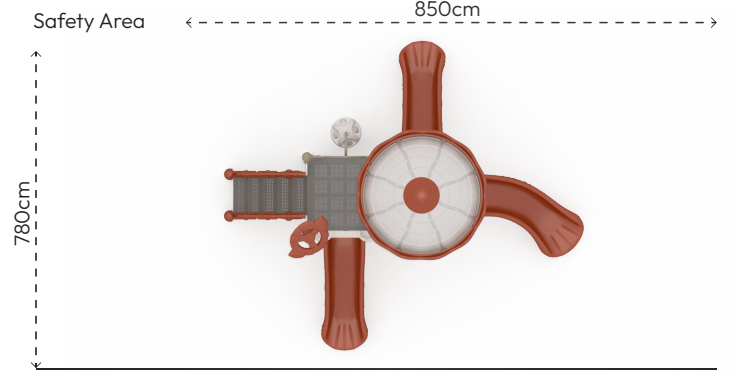

TINY
CM104

PRODUCT INFORMATION

Product Line	Themed
User Ages	3-7
User Capacity	14
Fall Height	100cm
Dimension	550cm x 480cm
Safety Area	66m ²
Safety Dimension	850cm x 780cm
Maximum Height	350cm
Weight	417kg
Safety Certificate	EN 1176-3

Number of
Users
•
14

Number of
Roofs
•
1

Number of
Slides
•
3

Number of
Entrances
•
2

COLOR PALETTE

MATERIAL SPECIFICATION

- Main construction is made of steel pipes, diameter 114mm and thickness 2.5mm.
- Platforms are made of steel sheet which has 2mm thickness and covered with PVC plastisol.
- Roof, slide and panels are made of medium-density polyethylene material with the rotation technique.
- Stair treads are made of sheet coated by plastisol rubber. Stair railings are made of medium-density polyethylene with the rotation technique.
- Pipe and profile openings are covered with plastic injection caps.
- The metal surfaces of the product have been cleaned by sandblasting, washing, rinsing, and drying and it has been painted with electrostatic powder coating.
- Screws are covered with plastic caps.
- Product doesn't have sharp edges and surfaces.
- Product has been produced in accordance with EN1176 standards.
- Please contact to Polfisan for updated information about product.