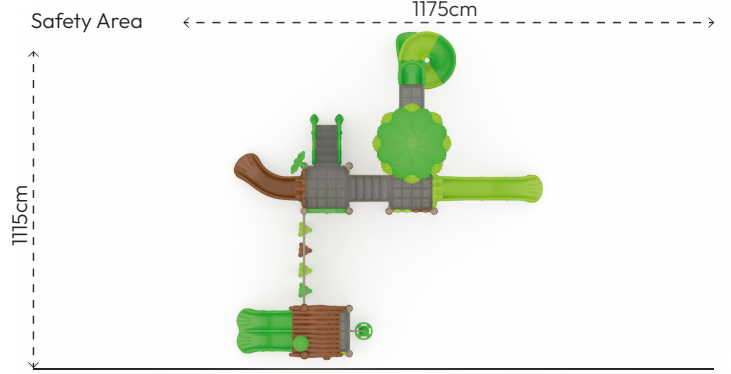

FOREST
CO105

PRODUCT INFORMATION

Product Line	●	Themed
User Ages	●	3-12
User Capacity	●	36
Fall Height	●	200cm
Dimension	●	875cm x 815cm
Safety Area	●	131m ²
Safety Dimension	●	1175cm x 1115cm
Maximum Height	●	460cm
Weight	●	994kg
Safety Certificate	●	EN 1176-3

Made in Türkiye

FOREST CO105

PRODUCT SPECIFICATION

Number of
Users
•
36

Number of
Roofs
•
2

Number of
Slides
•
4

Number of
Entrances
•
2

COLOR PALETTE

MATERIAL SPECIFICATION

- Main construction is made of steel pipes, diameter 114mm and thickness 2.5mm.
- Platforms are made of steel sheet which has 2mm thickness and covered with PVC plastisol.
- Roof, slide and panels are made of medium-density polyethylene material with the rotation technique.
- Stair treads are made of sheet coated by plastisol rubber. Stair railings are made of medium-density polyethylene with the rotation technique.
- Pipe and profile openings are covered with plastic injection caps.
- The metal surfaces of the product have been cleaned by sandblasting, washing, rinsing, and drying and it has been painted with electrostatic powder coating.
- Screws are covered with plastic caps.
- Product doesn't have sharp edges and surfaces.
- Product has been produced in accordance with EN1176 standards.
- Please contact to Polfisan for updated information about product.

Top View

Side View

Front View