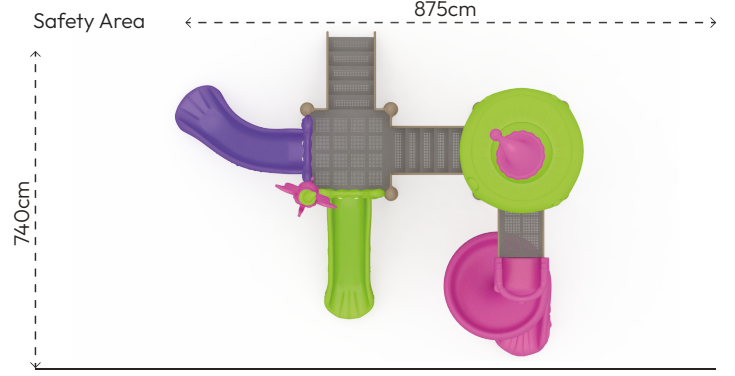

SOUR CHERRY

CV105

PRODUCT INFORMATION

Product Line	●	Themed
User Ages	●	3-12
User Capacity	●	17
Fall Height	●	200cm
Dimension	●	440cm x 575cm
Safety Area	●	65m ²
Safety Dimension	●	740cm x 875cm
Maximum Height	●	500cm
Weight	●	556kg
Safety Certificate	●	EN 1176-3

Socializing

Crawling

SOUR CHERRY

CV105

PRODUCT SPECIFICATION

Number of Users
•
17

Number of Roofs
•
1

Number of Slides
•
3

Number of Entrances
•
1

COLOR PALETTE

MATERIAL SPECIFICATION

- Main construction is made of steel pipes, diameter 114mm and thickness 2.5mm.
- Platforms are made of steel sheet which has 2mm thickness and covered with PVC plastisol.
- Roof, slide and panels are made of medium-density polyethylene material with the rotation technique.
- Stair treads are made of sheet coated by plastisol rubber. Stair railings are made of steel pipes.
- Pipe and profile openings are covered with plastic injection caps.
- The metal surfaces of the product have been cleaned by sandblasting, washing, rinsing, and drying and it has been painted with electrostatic powder coating.
- Screws are covered with plastic caps.
- Product doesn't have sharp edges and surfaces.
- Product has been produced in accordance with EN1176 standards.
- Please contact to Polfisan for updated information about product.

Top View

Side View

Front View