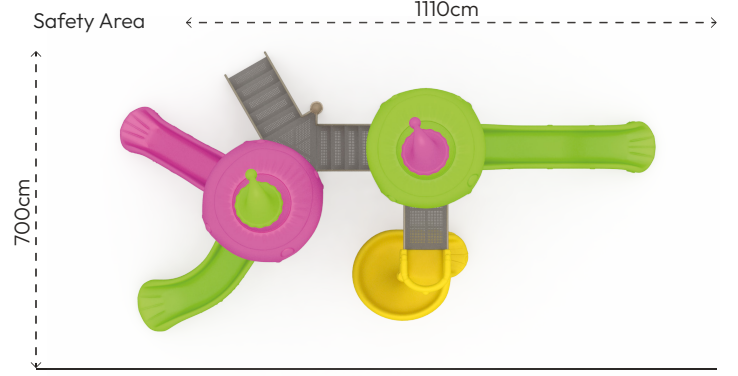

SOUR CHERRY
CV113

PRODUCT INFORMATION

Product Line	● Themed
User Ages	● 3-12
User Capacity	● 20
Fall Height	● 150cm
Dimension	● 400cm x 810cm
Safety Area	● 78m ²
Safety Dimension	● 700cm x 1110cm
Maximum Height	● 450cm
Weight	● 630kg
Safety Certificate	● EN 1176-3

Socializing

Crawling

Address: Yukarı Eğercili Mahallesi, Atatürk Bulvarı, No:122 Çarşamba/SAMSUN Post Code: 55500

Tel: +90 362 266 66 96 polfisan@polfisan.com.tr www.polfisan.com.tr

Made in Türkiye

SOUR CHERRY

CV113

PRODUCT SPECIFICATION

Number of Users
•
20

Number of Roofs
•
2

Number of Slides
•
4

Number of Entrances
•
1

COLOR PALETTE

MATERIAL SPECIFICATION

Top View

Side View

Front View