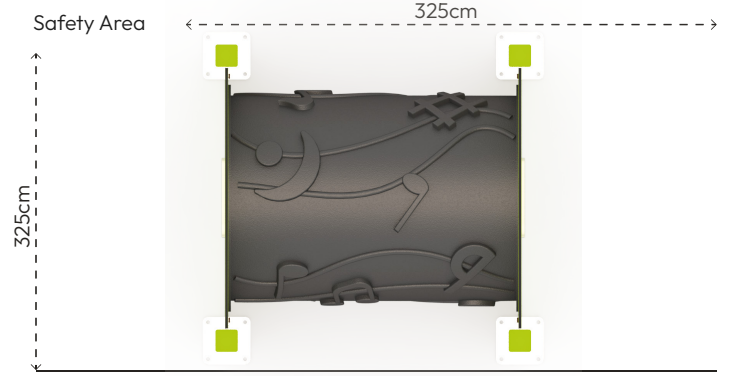

DOG SUPPLIES

DD103-TUNNEL

PRODUCT INFORMATION

Product Line	●	Animals
User Ages	●	-
User Capacity	●	1
Fall Height	●	14cm
Dimension	●	125cm x 125cm
Safety Area	●	11m ²
Safety Dimension	●	325cm x 325cm
Maximum Height	●	105cm
Weight	●	58kg
Safety Certificate	●	EN 1176-1

The goal is for our friend to follow their owner's instructions while passing through the tunnel without making eye contact with their owner.

ACTIVITIES

Fitness

For Animals

Address: Yukarı Eğercili Mahallesi, Atatürk Bulvarı, No:122 Çarşamba/SAMSUN Post Code: 55500

Number of Entrances
•
0

COLOR PALETTE

MATERIAL SPECIFICATION

- 80x80mm steel profile is used as main construction.
- Tunnel is made of medium-density polyethylene material.
- Panels are made of HPL sheets resistant to all weather conditions.
- The floor flange is made of 180x180x8mm steel sheet.
- Pipe and profile openings are covered with plastic injection caps.
- The metal surfaces of the product have been cleaned by sandblasting, washing, rinsing, and drying and it has been painted with electrostatic powder coating.
- Screws are covered with plastic caps.
- Product doesn't have sharp edges and surfaces.
- Product has been produced in accordance with EN1176 standards.
- Please contact to Polfisan for updated information about product.

Top View

Side View

Front View