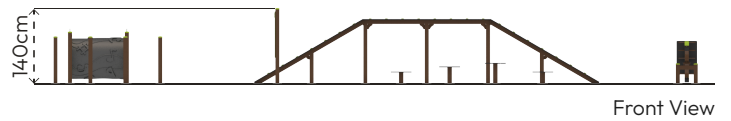

Front View

Address: Yukarı Eğercili Mahallesi, Atatürk Bulvarı, No:122 Çarşamba/SAMSUN Post Code: 55500

Tel: +90 362 266 66 96 polfisan@polfisan.com.tr www.polfisan.com.tr

Made in Türkiye