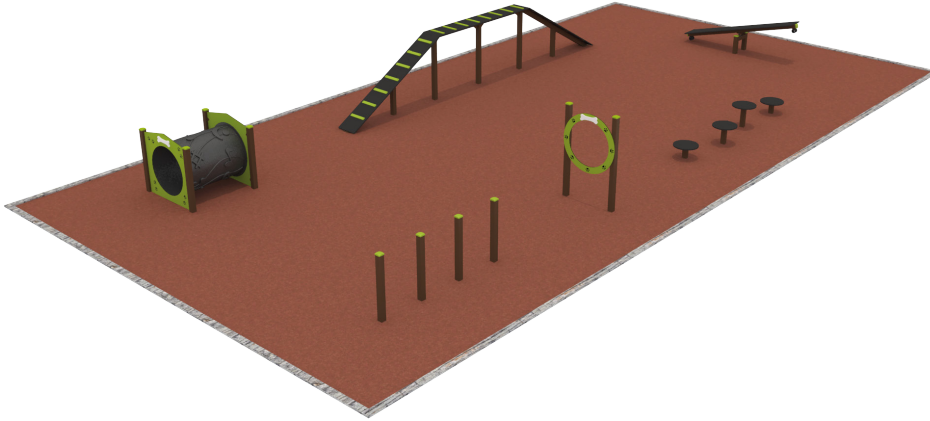

DOG SUPPLIES
DD202

PRODUCT INFORMATION

Product Line	●	Animals
User Ages	●	-
User Capacity	●	4
Fall Height	●	125cm
Dimension	●	600cm x 1300cm
Safety Area	●	120m ²
Safety Dimension	●	800cm x 1500cm
Maximum Height	●	140cm
Weight	●	358kg
Safety Certificate	●	EN 1176-1

PRODUCT DESCRIPTION

The Dog Agility Course is designed to meet the training and play needs of our beloved dogs. The course provides them with the opportunity to acquire new skills, fulfill their play instincts, and burn off excess energy in a safe environment, which reduces their aggressiveness. It fosters socialization with dogs and strengthens the bond between them and us. The outdoor dog training equipment is designed to cater to dogs of all sizes. It can be used either individually or as part of the full course.

DOG SUPPLIES
DD202

PRODUCT SPECIFICATION

Number of
Users
•
4

Number of
Roofs
•
0

Number of
Slides
•
0

Number of
Entrances
•
0

COLOR PALETTE

MATERIAL SPECIFICATION

- 80x80mm steel profile is used as main construction.
- The floor flange is made of 180x180x8mm steel sheet.
- Climbing surfaces are made of HPL plate, which is non-slip and resistant to weather conditions.
- Tunnel is made of medium-density polyethylene material.
- Panels are made of HPL sheets resistant to all weather conditions.
- Step is made of 18mm plywood.
- Pipe and profile openings are covered with plastic injection caps.
- The metal surfaces of the product have been cleaned by sandblasting, washing, rinsing, and drying and it has been painted with electrostatic powder coating.
- Screws are covered with plastic caps.
- Product doesn't have sharp edges and surfaces.
- Product has been produced in accordance with EN1176 standards.
- Please contact to Polfisan for updated information about product.