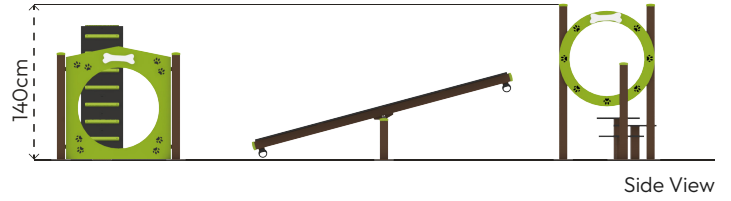

DOG SUPPLIES
DD202

PRODUCT SPECIFICATION

Number of
Users
•
4

Number of
Roofs
•
0

Number of
Slides
•
0

Number of
Entrances
•
0

COLOR PALETTE

MATERIAL SPECIFICATION

- 80x80mm steel profile is used as main construction.
- The floor flange is made of 180x180x8mm steel sheet.
- Climbing surfaces are made of HPL plate, which is non-slip and resistant to weather conditions.
- Tunnel is made of medium-density polyethylene material.
- Panels are made of HPL sheets resistant to all weather conditions.
- Step is made of 18mm plywood.
- Pipe and profile openings are covered with plastic injection caps.
- The metal surfaces of the product have been cleaned by sandblasting, washing, rinsing, and drying and it has been painted with electrostatic powder coating.
- Screws are covered with plastic caps.
- Product doesn't have sharp edges and surfaces.
- Product has been produced in accordance with EN1176 standards.
- Please contact to Polfisan for updated information about product.

Side View

Address: Yukarı Eğercili Mahallesi, Atatürk Bulvarı, No:122 Çarşamba/SAMSUN Post Code: 55500

Tel: +90 362 266 66 96 polfisan@polfisan.com.tr www.polfisan.com.tr

Made in Türkiye