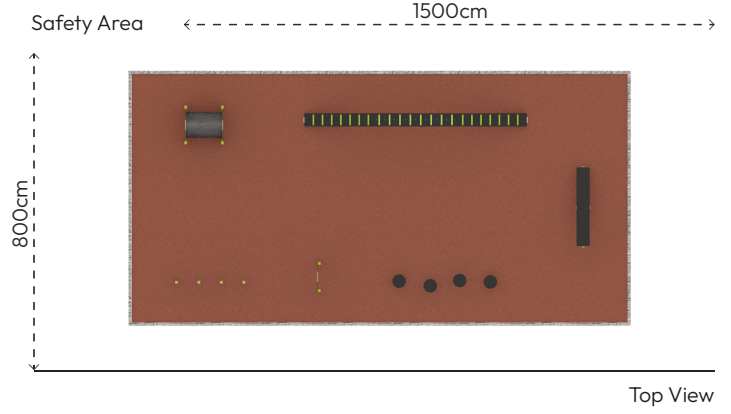

DOG SUPPLIES
DD202

PRODUCT INFORMATION

Product Line	●	Animals
User Ages	●	-
User Capacity	●	4
Fall Height	●	125cm
Dimension	●	600cm x 1300cm
Safety Area	●	120m ²
Safety Dimension	●	800cm x 1500cm
Maximum Height	●	140cm
Weight	●	358kg
Safety Certificate	●	EN 1176-1

DOG SUPPLIES
DD202

PRODUCT SPECIFICATION

Number of
Users
•
4

Number of
Roofs
•
0

Number of
Slides
•
0

Number of
Entrances
•
0

COLOR PALETTE

MATERIAL SPECIFICATION

- 80x80mm steel profile is used as main construction.
- The floor flange is made of 180x180x8mm steel sheet.
- Climbing surfaces are made of HPL plate, which is non-slip and resistant to weather conditions.
- Tunnel is made of medium-density polyethylene material.
- Panels are made of HPL sheets resistant to all weather conditions.
- Step is made of 18mm plywood.
- Pipe and profile openings are covered with plastic injection caps.
- The metal surfaces of the product have been cleaned by sandblasting, washing, rinsing, and drying and it has been painted with electrostatic powder coating.
- Screws are covered with plastic caps.
- Product doesn't have sharp edges and surfaces.
- Product has been produced in accordance with EN1176 standards.
- Please contact to Polfisan for updated information about product.