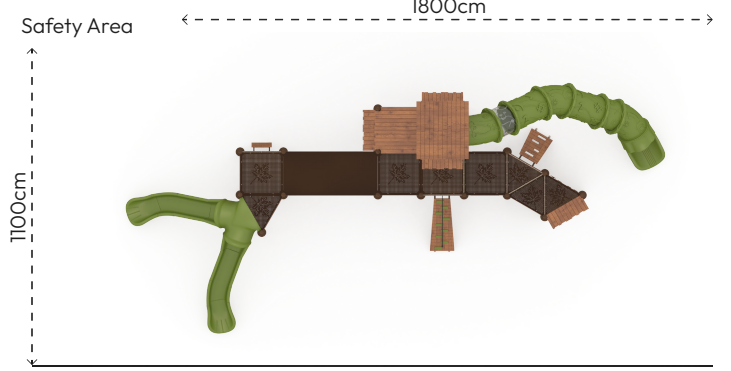

Thinking

Hand Skill

Socializing

TREE HOUSE

HA104

PRODUCT SPECIFICATION

Number of
Users
•
37

Number of
Roofs
•
1

Number of
Slides
•
2

Number of
Entrances
•
4

COLOR PALETTE

MATERIAL SPECIFICATION

- Main construction is made of steel pipes, diameter 114mm and thickness 2.5mm.
- Platforms are made of steel sheet which has 2mm thickness and covered with PVC plastisol.
- Roof, railings and panels are made of HPL sheets resistant to all weather conditions.
- The slide is made of medium-density polyethylene material with the rotation technique.
- Tube slide is made of medium-density polyethylene material in a tunnel shape and transparent polycarbonate.
- Pipe and profile openings are covered with plastic injection caps.
- The metal surfaces of the product have been cleaned by sandblasting, washing, rinsing, and drying; zinc primer has been applied to increase corrosion resistance, and it has been painted with electrostatic powder coating.
- Screws are covered with plastic caps.
- Product doesn't have sharp edges and surfaces.
- Product has been produced in accordance with EN1176 standards.
- Please contact to Polfisan for updated information about product.

Top View

Side View

Front View