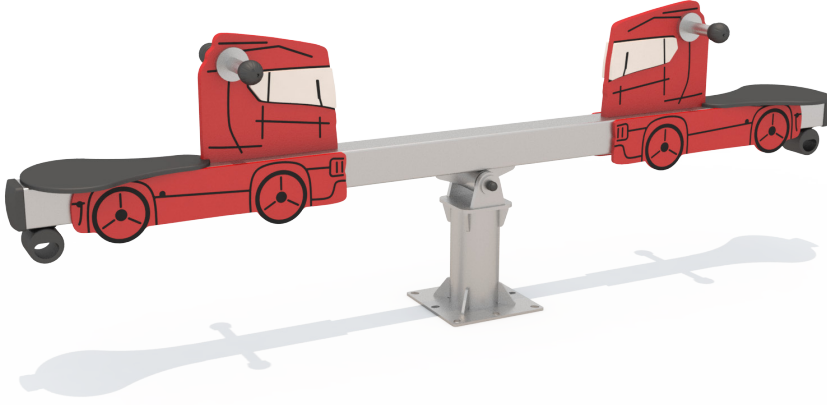

COMPACT SEESAW

HB305-TRUCK

PRODUCT INFORMATION

Product Line	●	Compact
User Ages	●	3-12
User Capacity	●	2
Fall Height	●	80cm
Dimension	●	36cm x 255cm
Safety Area	●	11m ²
Safety Dimension	●	236cm x 455cm
Maximum Height	●	100cm
Weight	●	75kg
Safety Certificate	●	EN 1176-6

PRODUCT DESCRIPTION

The seesaw allows children of different ages and weights to spring together. The team encourages them to set up the game. It allows them to follow the movements of other children. In this way, it increases their empathy and attention skills

Made in Türkiye

COMPACT SEESAW

HB305-TRUCK

PRODUCT SPECIFICATION

Number of Users
•
2

Number of Roofs
•
0

Number of Slides
•
0

Number of Entrances
•
0

COLOR PALETTE

MATERIAL SPECIFICATION

- Main pipe is made of 140x3mm pipe, the horizontal profile is made of 100x100x2.5mm steel.
- Panels are made of HPL sheets resistant to all weather conditions.
- The metal surfaces of the product have been cleaned by sandblasting, washing, rinsing, and drying; zinc primer has been applied to increase corrosion resistance, and it has been painted with electrostatic powder coating.
- The floor flange is made of 290x290x8mm steel sheet.
- Pipe and profile openings are covered with plastic injection caps.
- Screws are covered with plastic caps.
- Product doesn't have sharp edges and surfaces.
- Product has been produced in accordance with EN1176 standards.
- Please contact to Polfisan for updated information about product.