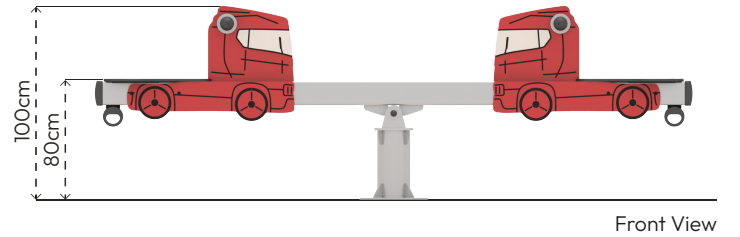

COMPACT SEESAW

HB305-TRUCK

PRODUCT INFORMATION

Product Line	●	Compact
User Ages	●	3-12
User Capacity	●	2
Fall Height	●	80cm
Dimension	●	36cm x 255cm
Safety Area	●	11m ²
Safety Dimension	●	236cm x 455cm
Maximum Height	●	100cm
Weight	●	75kg
Safety Certificate	●	EN 1176-6

COLOR PALETTE

MATERIAL SPECIFICATION

- Main pipe is made of 140x3mm pipe, the horizontal profile is made of 100x100x2.5mm steel.
- Panels are made of HPL sheets resistant to all weather conditions.
- The metal surfaces of the product have been cleaned by sandblasting, washing, rinsing, and drying; zinc primer has been applied to increase corrosion resistance, and it has been painted with electrostatic powder coating.
- The floor flange is made of 290x290x8mm steel sheet.
- Pipe and profile openings are covered with plastic injection caps.
- Screws are covered with plastic caps.
- Product doesn't have sharp edges and surfaces.
- Product has been produced in accordance with EN1176 standards.
- Please contact to Polfisan for updated information about product.

Top View

Side View

Front View