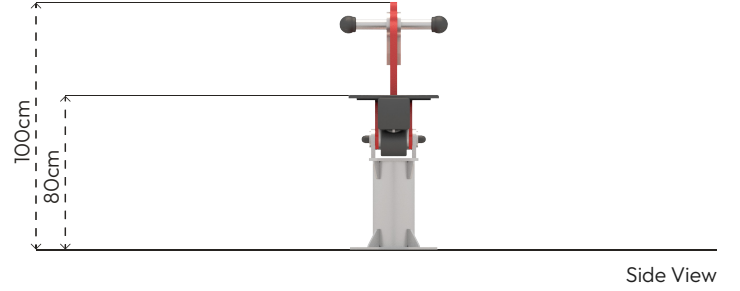

COLOR PALETTE

MATERIAL SPECIFICATION

- Main pipe is made of 140x3mm pipe, the horizontal profile is made of 100x100x2.5mm steel.
- Panels are made of HPL sheets resistant to all weather conditions.
- The metal surfaces of the product have been cleaned by sandblasting, washing, rinsing, and drying; zinc primer has been applied to increase corrosion resistance, and it has been painted with electrostatic powder coating.
- The floor flange is made of 290x290x8mm steel sheet.
- Pipe and profile openings are covered with plastic injection caps.
- Screws are covered with plastic caps.
- Product doesn't have sharp edges and surfaces.
- Product has been produced in accordance with EN1176 standards.
- Please contact to Polfisan for updated information about product.

Top View

Side View

Front View