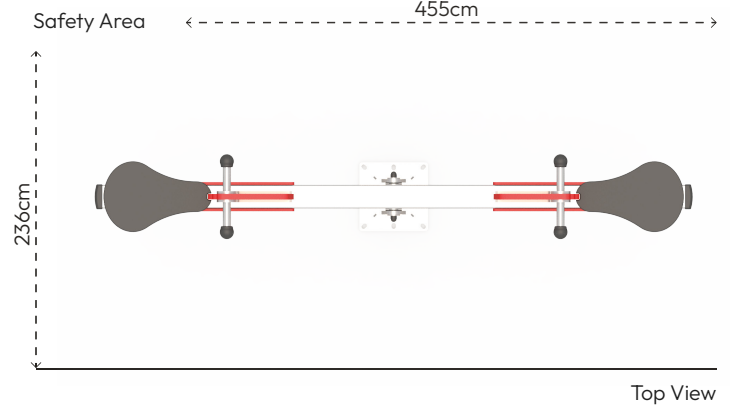

COMPACT SEESAW

HB305-TRUCK

PRODUCT INFORMATION

Product Line	●	Compact
User Ages	●	3-12
User Capacity	●	2
Fall Height	●	80cm
Dimension	●	36cm x 255cm
Safety Area	●	11m ²
Safety Dimension	●	236cm x 455cm
Maximum Height	●	100cm
Weight	●	75kg
Safety Certificate	●	EN 1176-6

Made in Türkiye

COMPACT SEESAW

HB305-TRUCK

PRODUCT SPECIFICATION

Number of Users
•
2

Number of Roofs
•
0

Number of Slides
•
0

Number of Entrances
•
0

COLOR PALETTE

MATERIAL SPECIFICATION

- Main pipe is made of 140x3mm pipe, the horizontal profile is made of 100x100x2.5mm steel.
- Panels are made of HPL sheets resistant to all weather conditions.
- The metal surfaces of the product have been cleaned by sandblasting, washing, rinsing, and drying; zinc primer has been applied to increase corrosion resistance, and it has been painted with electrostatic powder coating.
- The floor flange is made of 290x290x8mm steel sheet.
- Pipe and profile openings are covered with plastic injection caps.
- Screws are covered with plastic caps.
- Product doesn't have sharp edges and surfaces.
- Product has been produced in accordance with EN1176 standards.
- Please contact to Polfisan for updated information about product.

Top View

Side View

Front View