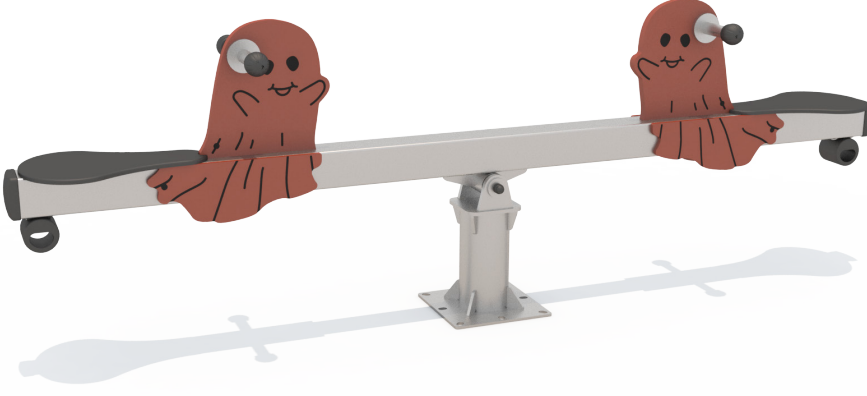

# COMPACT SEESAW

## HB306-GHOST

### PRODUCT INFORMATION

Product Line	●	Compact
User Ages	●	3-12
User Capacity	●	2
Fall Height	●	80cm
Dimension	●	36cm x 255cm
Safety Area	●	11m <sup>2</sup>
Safety Dimension	●	236cm x 455cm
Maximum Height	●	100cm
Weight	●	61kg
Safety Certificate	●	EN 1176-6

### PRODUCT DESCRIPTION

The seesaw allows children of different ages and weights to spring together. The team encourages them to set up the game. It allows them to follow the movements of other children. In this way, it increases their empathy and attention skills