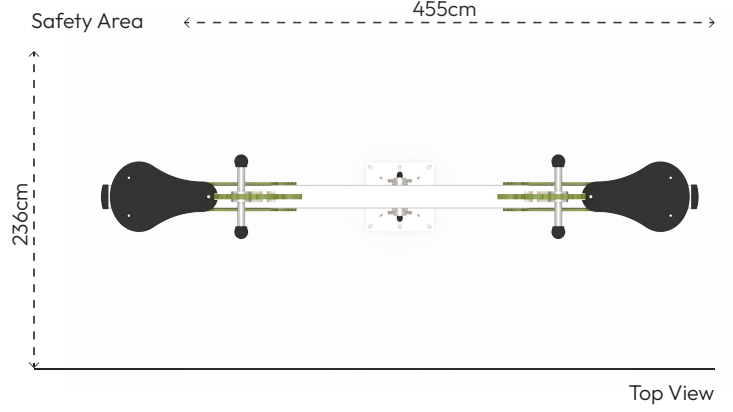

### PRODUCT INFORMATION

Product Line	●	Compact
User Ages	●	3-12
User Capacity	●	2
Fall Height	●	80cm
Dimension	●	36cm x 255cm
Safety Area	●	11m <sup>2</sup>
Safety Dimension	●	236cm x 455cm
Maximum Height	●	100cm
Weight	●	62kg
Safety Certificate	●	EN 1176-6

### PRODUCT SPECIFICATION

Number of  
Users  
•  
2

Number of  
Roofs  
•  
0

Number of  
Slides  
•  
0

Number of  
Entrances  
•  
0

### MATERIAL SPECIFICATION

- Main pipe is made of 140x3mm pipe, the horizontal profile is made of 100x100x2.5mm steel.
- Panels are made of HPL sheets resistant to all weather conditions.
- The metal surfaces of the product have been cleaned by sandblasting, washing, rinsing, and drying; zinc primer has been applied to increase corrosion resistance, and it has been painted with electrostatic powder coating.
- The floor flange is made of 290x290x8mm steel sheet.
- Pipe and profile openings are covered with plastic injection caps.
- Screws are covered with plastic caps.
- Product doesn't have sharp edges and surfaces.
- Product has been produced in accordance with EN1176 standards.
- Please contact to Polfisan for updated information about product.