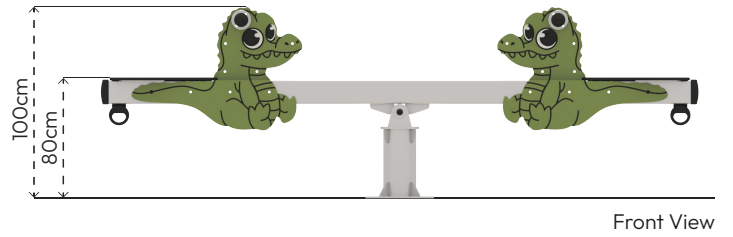

### MATERIAL SPECIFICATION

- Main pipe is made of 140x3mm pipe, the horizontal profile is made of 100x100x2.5mm steel.
- Panels are made of HPL sheets resistant to all weather conditions.
- The metal surfaces of the product have been cleaned by sandblasting, washing, rinsing, and drying; zinc primer has been applied to increase corrosion resistance, and it has been painted with electrostatic powder coating.
- The floor flange is made of 290x290x8mm steel sheet.
- Pipe and profile openings are covered with plastic injection caps.
- Screws are covered with plastic caps.
- Product doesn't have sharp edges and surfaces.
- Product has been produced in accordance with EN1176 standards.
- Please contact to Polfisan for updated information about product.

Top View

Side View

Front View