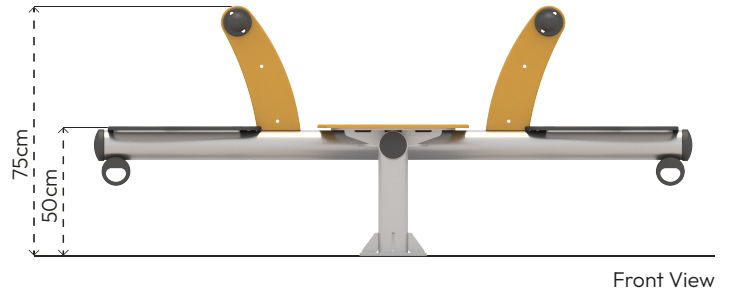

### MATERIAL SPECIFICATION

- Main pipe is made of 140x3mm pipe, the horizontal profile is made of 100x100x2.5mm steel.
- Panels are made of HPL sheets resistant to all weather conditions.
- The metal surfaces of the product have been cleaned by sandblasting, washing, rinsing, and drying; zinc primer has been applied to increase corrosion resistance, and it has been painted with electrostatic powder coating.
- The floor flange is made of 290x290x8mm steel sheet.
- Pipe and profile openings are covered with plastic injection caps.
- Screws are covered with plastic caps.
- Product doesn't have sharp edges and surfaces.
- Product has been produced in accordance with EN1176 standards.
- Please contact to Polfisan for updated information about product.

Top View

Side View

Front View