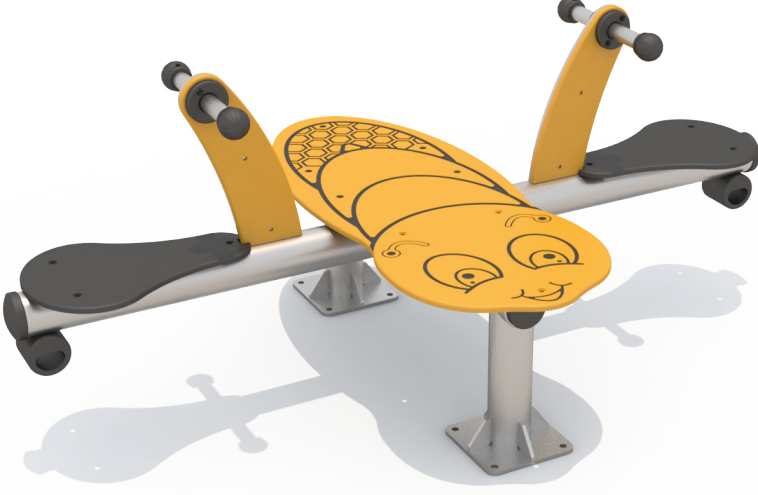

# COMPACT SEESAW

## HB308-BEE

### PRODUCT INFORMATION

Product Line	●	Compact
User Ages	●	3-12
User Capacity	●	2
Fall Height	●	50cm
Dimension	●	110cm x 180cm
Safety Area	●	12m <sup>2</sup>
Safety Dimension	●	310cm x 380cm
Maximum Height	●	75cm
Weight	●	90kg
Safety Certificate	●	EN 1176-6

### PRODUCT DESCRIPTION

The seesaw allows children of different ages and weights to spring together. The team encourages them to set up the game. It allows them to follow the movements of other children. In this way, it increases their empathy and attention skills