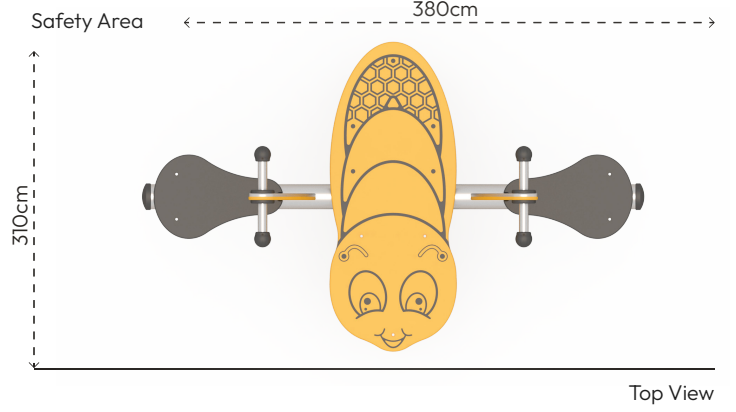

### PRODUCT INFORMATION

Product Line	●	Compact
User Ages	●	3-12
User Capacity	●	2
Fall Height	●	50cm
Dimension	●	110cm x 180cm
Safety Area	●	12m <sup>2</sup>
Safety Dimension	●	310cm x 380cm
Maximum Height	●	75cm
Weight	●	90kg
Safety Certificate	●	EN 1176-6

### PRODUCT SPECIFICATION

Number of  
Users  
•  
2

Number of  
Roofs  
•  
0

Number of  
Slides  
•  
0

Number of  
Entrances  
•  
0

### MATERIAL SPECIFICATION

- Main pipe is made of 140x3mm pipe, the horizontal profile is made of 100x100x2.5mm steel.
- Panels are made of HPL sheets resistant to all weather conditions.
- The metal surfaces of the product have been cleaned by sandblasting, washing, rinsing, and drying; zinc primer has been applied to increase corrosion resistance, and it has been painted with electrostatic powder coating.
- The floor flange is made of 290x290x8mm steel sheet.
- Pipe and profile openings are covered with plastic injection caps.
- Screws are covered with plastic caps.
- Product doesn't have sharp edges and surfaces.
- Product has been produced in accordance with EN1176 standards.
- Please contact to Polfisan for updated information about product.

Top View

Side View

Front View