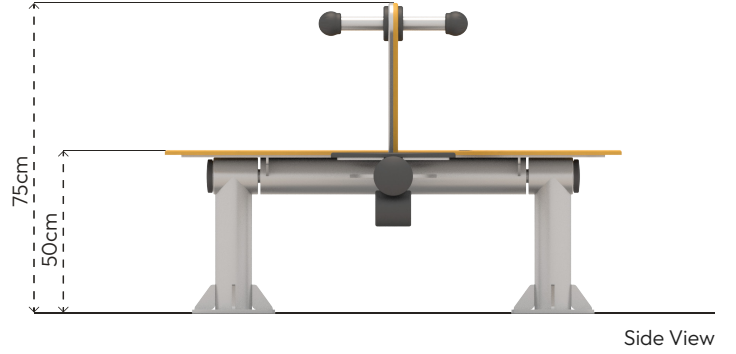

### COLOR PALETTE

### MATERIAL SPECIFICATION

- Main pipe is made of 140x3mm pipe, the horizontal profile is made of 100x100x2.5mm steel.
- Panels are made of HPL sheets resistant to all weather conditions.
- The metal surfaces of the product have been cleaned by sandblasting, washing, rinsing, and drying; zinc primer has been applied to increase corrosion resistance, and it has been painted with electrostatic powder coating.
- The floor flange is made of 290x290x8mm steel sheet.
- Pipe and profile openings are covered with plastic injection caps.
- Screws are covered with plastic caps.
- Product doesn't have sharp edges and surfaces.
- Product has been produced in accordance with EN1176 standards.
- Please contact to Polfisan for updated information about product.

Top View

Side View

Front View