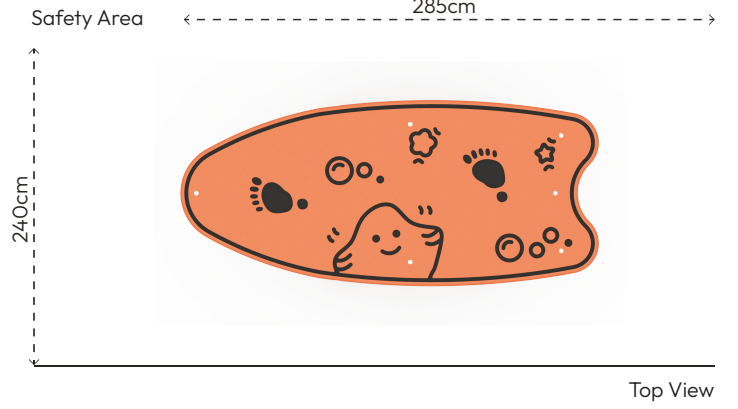

### PRODUCT DESCRIPTION

Surf is designed for one user. It allows the user to rotate the product 360 degrees. The user establishes his balance completely due to himself and without any hand contact.

### COLOR PALETTE

Top View

Side View

Front View