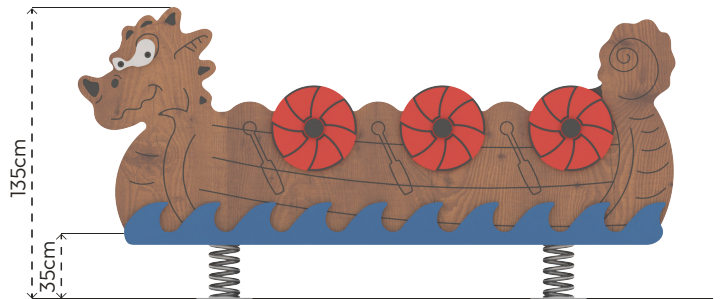

### MATERIAL SPECIFICATION

- Spring diameter 150mm, height of 350mm is used.
- Main plate and seat are made of HPL plate, resistant to weather conditions.
- The metal surfaces of the product have been cleaned by sandblasting, washing, rinsing, and drying; zinc primer has been applied to increase corrosion resistance, and it has been painted with electrostatic powder coating.
- The floor flange is made of 290x290x8mm steel sheet.
- Screws are covered with plastic caps.
- Product doesn't have sharp edges and surfaces.
- Product has been produced in accordance with EN1176 standards.
- Please contact to Polfisan for updated information about product.

Top View

Side View

Front View