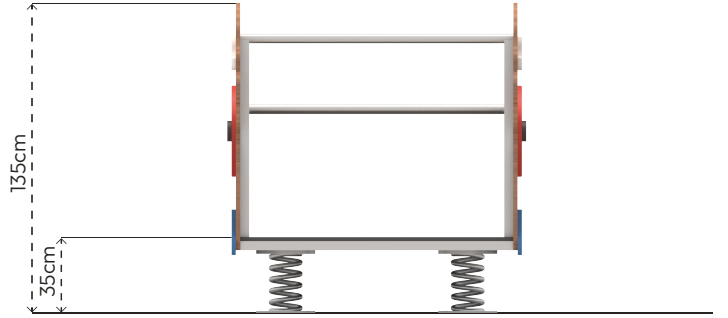

### MATERIAL SPECIFICATION

- Spring diameter 150mm, height of 350mm is used.
- Main plate and seat are made of HPL plate, resistant to weather conditions.
- The metal surfaces of the product have been cleaned by sandblasting, washing, rinsing, and drying; zinc primer has been applied to increase corrosion resistance, and it has been painted with electrostatic powder coating.
- The floor flange is made of 290x290x8mm steel sheet.
- Screws are covered with plastic caps.
- Product doesn't have sharp edges and surfaces.
- Product has been produced in accordance with EN1176 standards.
- Please contact to Polfisan for updated information about product.

Top View

Side View

Front View