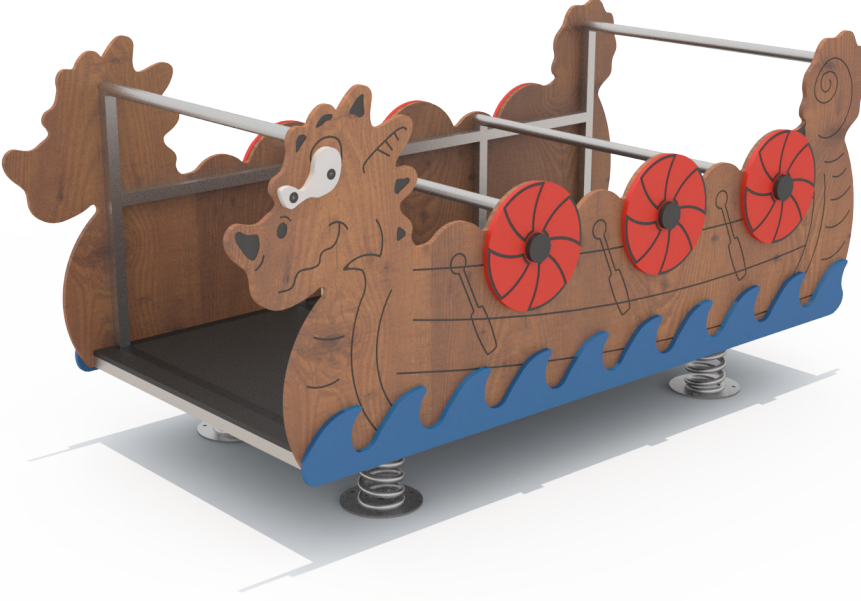

# COMPACT SPRING RIDER

### PRODUCT INFORMATION

Product Line	●	Compact
User Ages	●	3-12
User Capacity	●	10
Fall Height	●	35cm
Dimension	●	128cm x 280cm
Safety Area	●	16m <sup>2</sup>
Safety Dimension	●	328cm x 480cm
Maximum Height	●	135cm
Weight	●	302kg
Safety Certificate	●	EN 1176-6

### PRODUCT DESCRIPTION

Spring riders are indispensable in parks. Users can control the whole game with hand, foot, and body movements. They will be pleased with the bouncer's counter-reaction to their show of strength. Not only will it be fun, but they will also learn the pattern between their bodies and their movements and will strengthen this connection over time.

Viking is designed for multiple users to use standing up. While it allows users to feel the physical pressure on their legs, it aims to enable them to balance and stay in balance without hand contact.