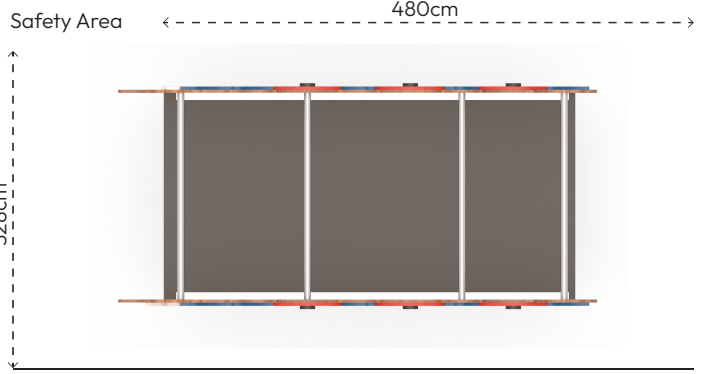

COMPACT SPRING RIDER

HB421-VIKING

Number of
Users
•
10

Number of
Roofs
•
0

Number of
Slides
•
0

Number of
Entrances
•
0

COLOR PALETTE

MATERIAL SPECIFICATION

- Spring diameter 150mm, height of 350mm is used.
- Main plate and seat are made of HPL plate, resistant to weather conditions.
- The metal surfaces of the product have been cleaned by sandblasting, washing, rinsing, and drying; zinc primer has been applied to increase corrosion resistance, and it has been painted with electrostatic powder coating.
- The floor flange is made of 290x290x8mm steel sheet.
- Screws are covered with plastic caps.
- Product doesn't have sharp edges and surfaces.
- Product has been produced in accordance with EN1176 standards.
- Please contact to Polfisan for updated information about product.

Top View