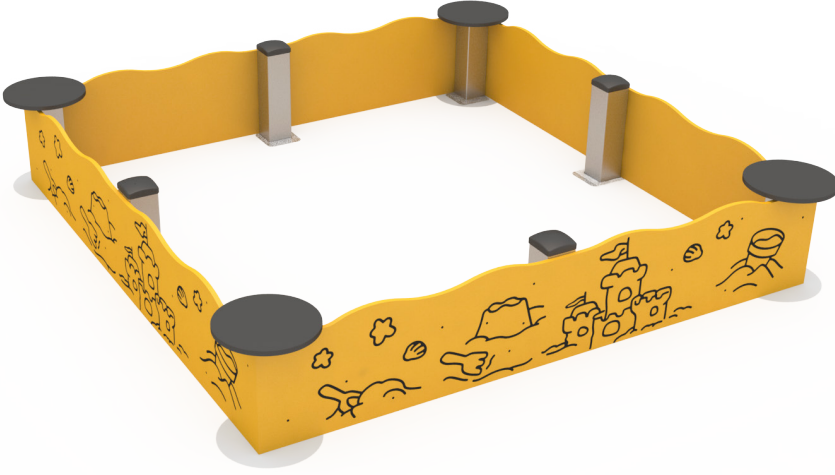

## HB601-CASTLE SANDBOX

### PRODUCT INFORMATION

Product Line	●	Compact
User Ages	●	3-12
User Capacity	●	10
Fall Height	●	40cm
Dimension	●	225cm x 225cm
Safety Area	●	18m <sup>2</sup>
Safety Dimension	●	425cm x 425cm
Maximum Height	●	40cm
Weight	●	96kg
Safety Certificate	●	EN 1176-1

### PRODUCT DESCRIPTION

The sandbox allows children to play games freely. The user can play, whether alone or with other children. You can carry your toys inside or take a part in this game by getting involved in the topic involved in the design of the sandbox.

### MATERIAL SPECIFICATION

- 100x100mm steel profile is used as main construction.
- The metal surfaces of the product have been cleaned by sandblasting, washing, rinsing, and drying; zinc primer has been applied to increase corrosion resistance, and it has been painted with electrostatic powder coating.
- Panels are made of HDPE sheets resistant to abrasion and weather conditions.
- Pipe and profile openings are covered with plastic injection caps.
- Screws are covered with plastic caps.
- Product doesn't have sharp edges and surfaces.
- Product has been produced in accordance with EN1176 standards.
- Please contact to Polfisan for updated information about product.