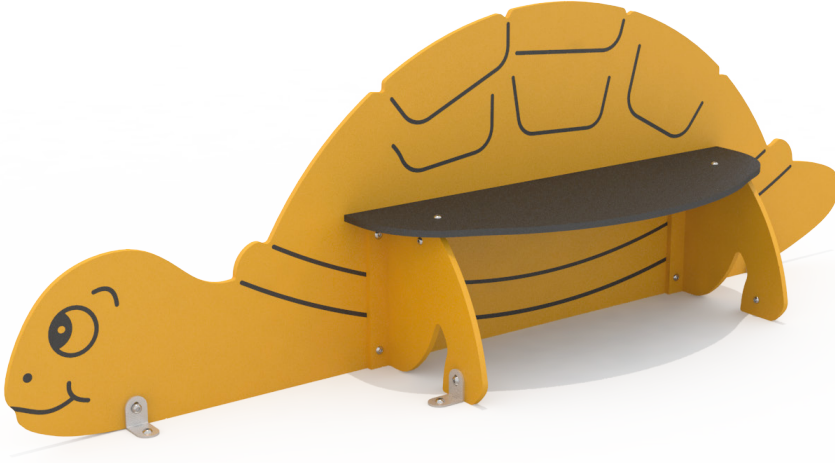

# COMPACT OTHER

## HB607-TURTLE BENCH

### PRODUCT INFORMATION

Product Line	●	Compact
User Ages	●	3-12
User Capacity	●	4
Fall Height	●	30cm
Dimension	●	60cm x 200cm
Safety Area	●	10m <sup>2</sup>
Safety Dimension	●	260cm x 400cm
Maximum Height	●	65cm
Weight	●	34kg
Safety Certificate	●	EN 1176-1

### PRODUCT DESCRIPTION

Turtle bank is a resting place for a tired child in the park. A library for a child who wants to read books in the open field. A waiting place for a parent waiting for his child.