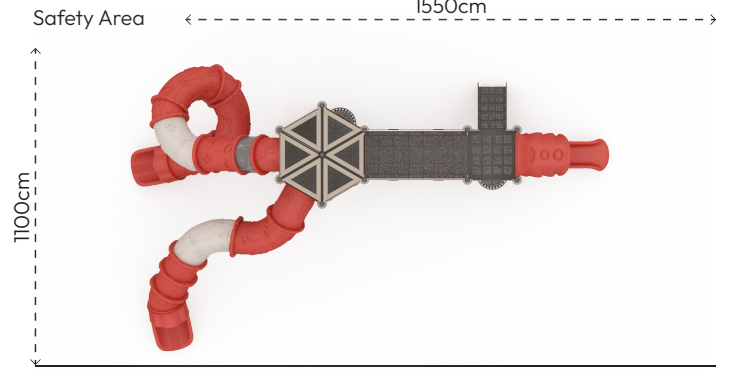

Tel: +90 362 266 66 96 polfisan@polfisan.com.tr www.polfisan.com.tr

Made in Türkiye

FAIRY TALE

HF102

PRODUCT SPECIFICATION

Number of Users
•
37

Number of Roofs
•
1

Number of Slides
•
3

Number of Entrances
•
3

COLOR PALETTE

MATERIAL SPECIFICATION

- Main construction is made of steel pipes, diameter 114mm and thickness 2.5mm.
- Platforms are made of steel sheet which has 2mm thickness and covered with PVC plastisol.
- Roof, railings and panels are made of HPL sheets resistant to all weather conditions.
- Stair treads are made of sheet coated by plastisol rubber. Stair railings are made of HPL.
- The slide is made of medium-density polyethylene material with the rotation technique.
- Tube slide is made of medium-density polyethylene material in a tunnel shape and transparent polycarbonate.
- The metal surfaces of the product have been cleaned by sandblasting, washing, rinsing, and drying; zinc primer has been applied to increase corrosion resistance, and it has been painted with electrostatic powder coating.
- Pipe and profile openings are covered with plastic injection caps.
- Screws are covered with plastic caps.
- Product doesn't have sharp edges and surfaces.
- Product has been produced in accordance with EN1176 standards.
- Please contact to Polfisan for updated information about product.

Top View

Side View

Front View