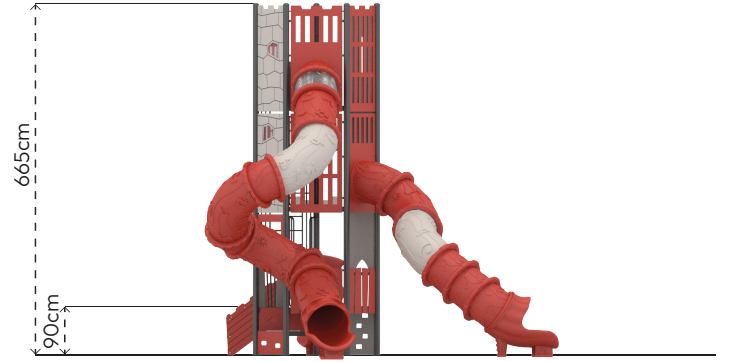

Number of Entrances
•
3

COLOR PALETTE

MATERIAL SPECIFICATION

- Main construction is made of steel pipes, diameter 114mm and thickness 2.5mm.
- Platforms are made of steel sheet which has 2mm thickness and covered with PVC plastisol.
- Roof, railings and panels are made of HPL sheets resistant to all weather conditions.
- Stair treads are made of sheet coated by plastisol rubber. Stair railings are made of HPL.
- The slide is made of medium-density polyethylene material with the rotation technique.
- Tube slide is made of medium-density polyethylene material in a tunnel shape and transparent polycarbonate.
- The metal surfaces of the product have been cleaned by sandblasting, washing, rinsing, and drying; zinc primer has been applied to increase corrosion resistance, and it has been painted with electrostatic powder coating.
- Pipe and profile openings are covered with plastic injection caps.
- Screws are covered with plastic caps.
- Product doesn't have sharp edges and surfaces.
- Product has been produced in accordance with EN1176 standards.
- Please contact to Polfisan for updated information about product.

Top View

Side View

Front View