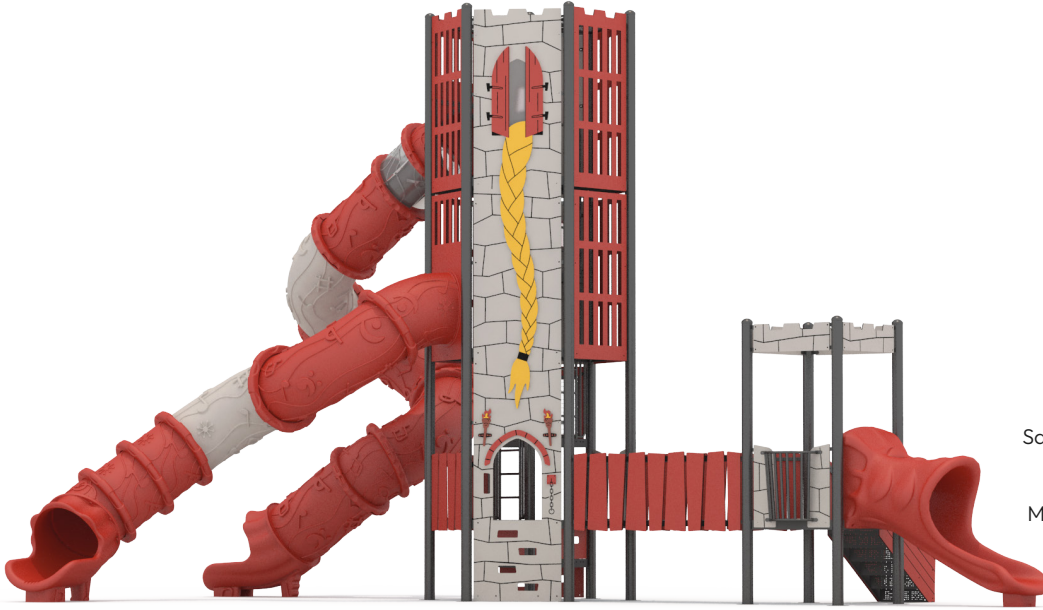

FAIRY TALE

HF102

PRODUCT INFORMATION

Product Line	●	Compact
User Ages	●	3-12
User Capacity	●	37
Fall Height	●	95cm
Dimension	●	700cm x 1150cm
Safety Area	●	171m ²
Safety Dimension	●	1100cm x 1550cm
Maximum Height	●	665cm
Weight	●	2488kg
Safety Certificate	●	EN 1176-3

PRODUCT DESCRIPTION

A transparent and free playground is planned in Fairy Tale, which is designed for the user to play freely inside a magnificent stone tower. As users climb the tower and approach the target, there is only one question in mind;

Number of Entrances
•
3

COLOR PALETTE

MATERIAL SPECIFICATION

- Main construction is made of steel pipes, diameter 114mm and thickness 2.5mm.
- Platforms are made of steel sheet which has 2mm thickness and covered with PVC plastisol.
- Roof, railings and panels are made of HPL sheets resistant to all weather conditions.
- Stair treads are made of sheet coated by plastisol rubber. Stair railings are made of HPL.
- The slide is made of medium-density polyethylene material with the rotation technique.
- Tube slide is made of medium-density polyethylene material in a tunnel shape and transparent polycarbonate.
- The metal surfaces of the product have been cleaned by sandblasting, washing, rinsing, and drying; zinc primer has been applied to increase corrosion resistance, and it has been painted with electrostatic powder coating.
- Pipe and profile openings are covered with plastic injection caps.
- Screws are covered with plastic caps.
- Product doesn't have sharp edges and surfaces.
- Product has been produced in accordance with EN1176 standards.
- Please contact to Polfisan for updated information about product.

Top View

Side View

Front View