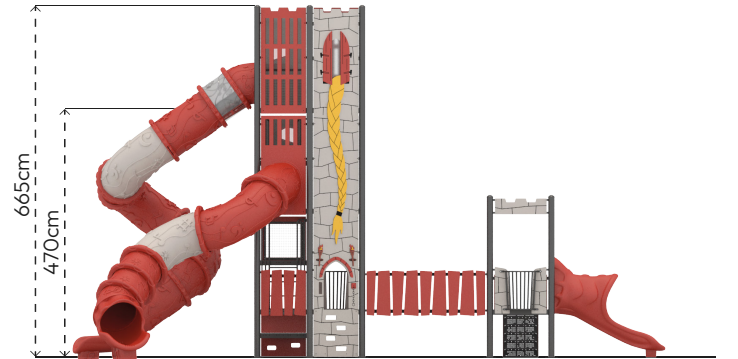

Number of Entrances
•
3

COLOR PALETTE

MATERIAL SPECIFICATION

- Main construction is made of steel pipes, diameter 114mm and thickness 2.5mm.
- Platforms are made of steel sheet which has 2mm thickness and covered with PVC plastisol.
- Roof, railings and panels are made of HPL sheets resistant to all weather conditions.
- Stair treads are made of sheet coated by plastisol rubber. Stair railings are made of HPL.
- The slide is made of medium-density polyethylene material with the rotation technique.
- Tube slide is made of medium-density polyethylene material in a tunnel shape and transparent polycarbonate.
- The metal surfaces of the product have been cleaned by sandblasting, washing, rinsing, and drying; zinc primer has been applied to increase corrosion resistance, and it has been painted with electrostatic powder coating.
- Pipe and profile openings are covered with plastic injection caps.
- Screws are covered with plastic caps.
- Product doesn't have sharp edges and surfaces.
- Product has been produced in accordance with EN1176 standards.
- Please contact to Polfisan for updated information about product.

Top View

Side View

Front View