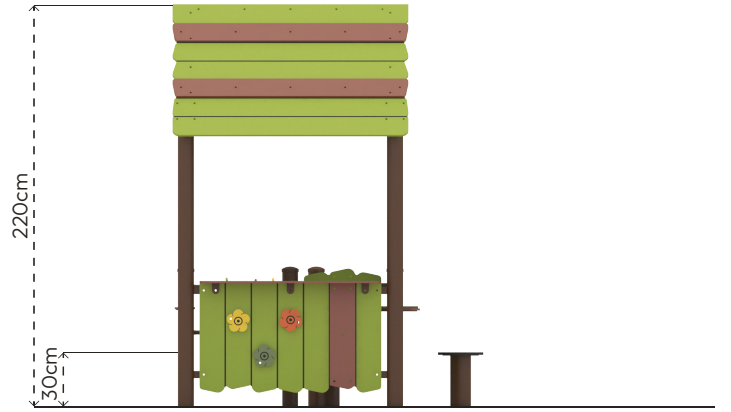

PLAYHOUSE

HJ104

PRODUCT INFORMATION

| | | |
|--------------------|---|------------------|
| Product Line | ● | Compact |
| User Ages | ● | 3-12 |
| User Capacity | ● | 12 |
| Fall Height | ● | 30cm |
| Dimension | ● | 171cm x 252cm |
| Safety Area | ● | 17m ² |
| Safety Dimension | ● | 371cm x 452cm |
| Maximum Height | ● | 220cm |
| Weight | ● | kg |
| Safety Certificate | ● | EN 1176-1 |

PRODUCT SPECIFICATION

Number of Users
•
12

Number of Roofs
•
1

Number of Slides
•
0

Number of Entrances
•
2

COLOR PALETTE

MATERIAL SPECIFICATION

- Main construction is made of steel pipes, diameter 89mm and thickness 2.5mm.
- Roof, railings and panels are made of HPL sheets resistant to all weather conditions.
- Seats are made of HDPE plate.
- Rope is made of polypropylene braided steel rope, diameter 16mm with 6 steel rope helices.
- The metal surfaces of the product have been cleaned by sandblasting, washing, rinsing, and drying; zinc primer has been applied to increase corrosion resistance, and it has been painted with electrostatic powder coating.
- Pipe and profile openings are covered with plugs of appropriate shape and size.
- Screws are covered with plastic caps.
- Product doesn't have sharp edges and surfaces.
- Product has been produced in accordance with EN1176 standards.
- Please contact to Polfisan for updated information about product.

Top View

Side View

Front View