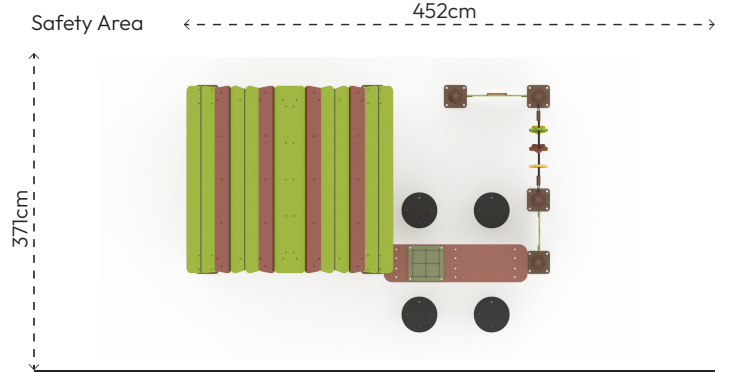

PRODUCT SPECIFICATION

Number of Users
•
12

Number of Roofs
•
1

Number of Slides
•
0

Number of Entrances
•
2

COLOR PALETTE

MATERIAL SPECIFICATION

- Main construction is made of steel pipes, diameter 89mm and thickness 2.5mm.
- Roof, railings and panels are made of HPL sheets resistant to all weather conditions.
- Seats are made of HDPE plate.
- Rope is made of polypropylene braided steel rope, diameter 16mm with 6 steel rope helices.
- The metal surfaces of the product have been cleaned by sandblasting, washing, rinsing, and drying; zinc primer has been applied to increase corrosion resistance, and it has been painted with electrostatic powder coating.
- Pipe and profile openings are covered with plugs of appropriate shape and size.
- Screws are covered with plastic caps.
- Product doesn't have sharp edges and surfaces.
- Product has been produced in accordance with EN1176 standards.
- Please contact to Polfisan for updated information about product.

Top View

Side View

Front View