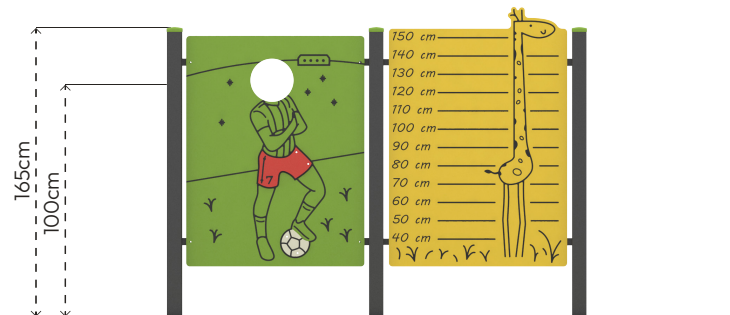

Number of Slides
•
0

Number of Entrances
•
0

COLOR PALETTE

MATERIAL SPECIFICATION

- 80x80mm steel profile is used as main construction.
- Panels are made of HPL sheets resistant to all weather conditions.
- Rope is made of polypropylene braided steel rope, diameter 16mm with 6 steel rope helices.
- The metal surfaces of the product have been cleaned by sandblasting, washing, rinsing, and drying; zinc primer has been applied to increase corrosion resistance, and it has been painted with electrostatic powder coating.
- Pipe and profile openings are covered with plugs of appropriate shape and size.
- Screws are covered with plastic caps.
- Product doesn't have sharp edges and surfaces.
- Product has been produced in accordance with EN1176 standards.
- Please contact to Polfisan for updated information about product.

Top View

Side View

Front View