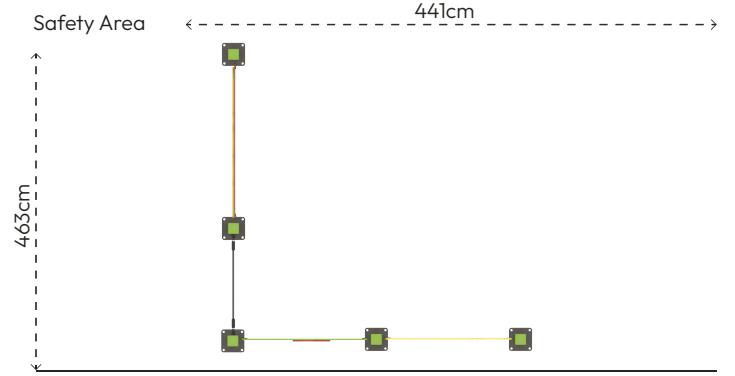

Number of Slides
•
0

Number of Entrances
•
0

COLOR PALETTE

MATERIAL SPECIFICATION

- 80x80mm steel profile is used as main construction.
- Panels are made of HPL sheets resistant to all weather conditions.
- Rope is made of polypropylene braided steel rope, diameter 16mm with 6 steel rope helices.
- The metal surfaces of the product have been cleaned by sandblasting, washing, rinsing, and drying; zinc primer has been applied to increase corrosion resistance, and it has been painted with electrostatic powder coating.
- Pipe and profile openings are covered with plugs of appropriate shape and size.
- Screws are covered with plastic caps.
- Product doesn't have sharp edges and surfaces.
- Product has been produced in accordance with EN1176 standards.
- Please contact to Polfisan for updated information about product.

Top View

Side View

Front View