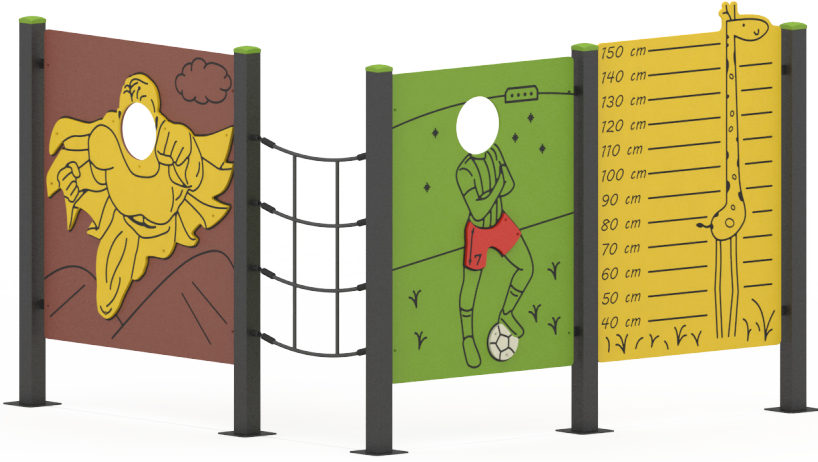

SURPRISE

HL204

PRODUCT INFORMATION

Product Line	●	Compact
User Ages	●	3-12
User Capacity	●	4
Fall Height	●	100cm
Dimension	●	241cm x 263cm
Safety Area	●	20m ²
Safety Dimension	●	441cm x 463cm
Maximum Height	●	165cm
Weight	●	129kg
Safety Certificate	●	EN 1176-1

PRODUCT DESCRIPTION

Play Panels are educational and teaching game panels designed for children to acquire and reinforce general motor skills such as perceptual and movement development, cognitive development, emotional development, and language development; providing attractive and stimulating activities for children in this regard.

They strengthen children's perception of colors and shapes. They encourage them to experiment and enhance their creativity. They trigger their desire to collaborate with other children. They bring children's imaginations together on different planes. All these elements ensure that children's early intellectual development is comprehensively stimulated. The entertaining teaching of play panels increases children's demands for learning.

Number of Slides
•
0

Number of Entrances
•
0

COLOR PALETTE

MATERIAL SPECIFICATION

- 80x80mm steel profile is used as main construction.
- Panels are made of HPL sheets resistant to all weather conditions.
- Rope is made of polypropylene braided steel rope, diameter 16mm with 6 steel rope helices.
- The metal surfaces of the product have been cleaned by sandblasting, washing, rinsing, and drying; zinc primer has been applied to increase corrosion resistance, and it has been painted with electrostatic powder coating.
- Pipe and profile openings are covered with plugs of appropriate shape and size.
- Screws are covered with plastic caps.
- Product doesn't have sharp edges and surfaces.
- Product has been produced in accordance with EN1176 standards.
- Please contact to Polfisan for updated information about product.