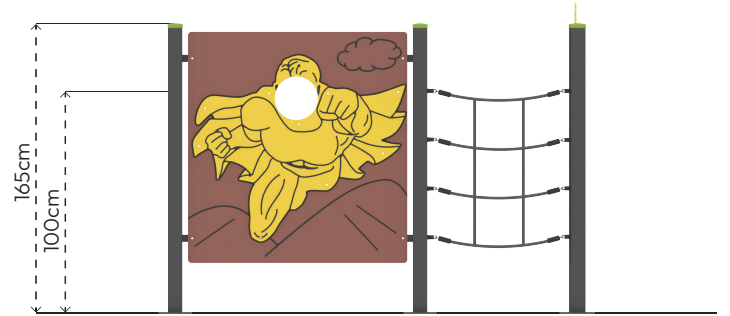

Number of Slides
•
0

Number of Entrances
•
0

COLOR PALETTE

MATERIAL SPECIFICATION

- 80x80mm steel profile is used as main construction.
- Panels are made of HPL sheets resistant to all weather conditions.
- Rope is made of polypropylene braided steel rope, diameter 16mm with 6 steel rope helices.
- The metal surfaces of the product have been cleaned by sandblasting, washing, rinsing, and drying; zinc primer has been applied to increase corrosion resistance, and it has been painted with electrostatic powder coating.
- Pipe and profile openings are covered with plugs of appropriate shape and size.
- Screws are covered with plastic caps.
- Product doesn't have sharp edges and surfaces.
- Product has been produced in accordance with EN1176 standards.
- Please contact to Polfisan for updated information about product.

Top View

Side View

Front View