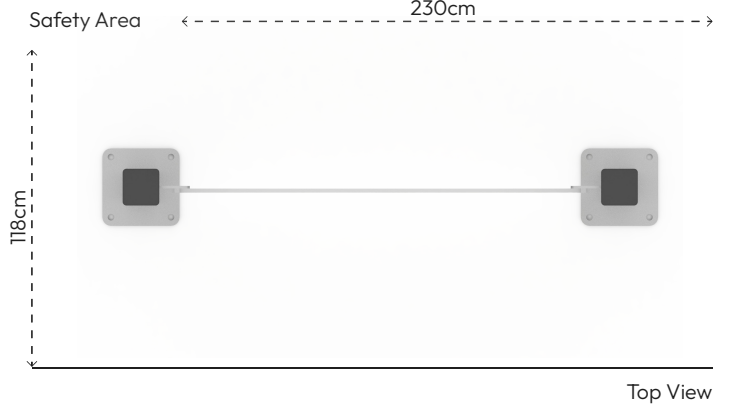

0

Number of Slides

0

Number of Entrances

0

COLOR PALETTE

MATERIAL SPECIFICATION

- 80x80mm steel profile is used as main construction.
- Panels are made of UV-protected Polycarbonate panels, which are resistant to all weather conditions.
- It is produced using digital printing with high-quality UV curing inks that are resistant to all weather conditions.
- The metal surfaces of the product have been cleaned by sandblasting, washing, rinsing, and drying; zinc primer has been applied to increase corrosion resistance, and it has been painted with electrostatic powder coating.
- Pipe and profile openings are covered with plugs of appropriate shape and size.
- Screws are covered with plastic caps.
- Product doesn't have sharp edges and surfaces.
- Product has been produced in accordance with EN1176 standards.
- Please contact to Polfisan for updated information about product.

Top View

Side View

Front View