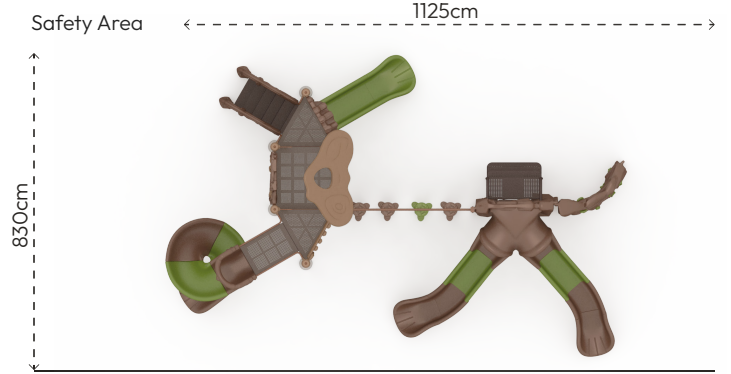

NATURE PLAYGROUND

KZ107

PRODUCT SPECIFICATION

Number of Users
•
27

Number of Roofs
•
1

Number of Slides
•
3

Number of Entrances
•
2

COLOR PALETTE

MATERIAL SPECIFICATION

- Main construction is made of steel pipes, diameter 89,9mm and thickness 2,5mm.
- The product uprights are wood-like composite material with a diameter of 114 mm and a thickness of 12 mm, which covers a steel pipe with a diameter of 89,9 mm, manufactured by extrusion method.
- Platforms are made of steel sheet which has 2mm thickness and covered with PVC plastisol.
- Roof, slide and panels are made of medium-density polyethylene material with the rotation technique.
- Stair treads are made of sheet coated by plastisol rubber. Stair railings are made of medium-density polyethylene with the rotation technique.
- Pipe and profile openings are covered with plastic injection caps.
- The metal surfaces of the product have been cleaned by sandblasting, washing, rinsing, and drying and it has been painted with electrostatic powder coating.
- Screws are covered with plastic caps.
- Product doesn't have sharp edges and surfaces.
- Product has been produced in accordance with EN16630 standards.
- Please contact to Polfisan for updated information about product.

Top View