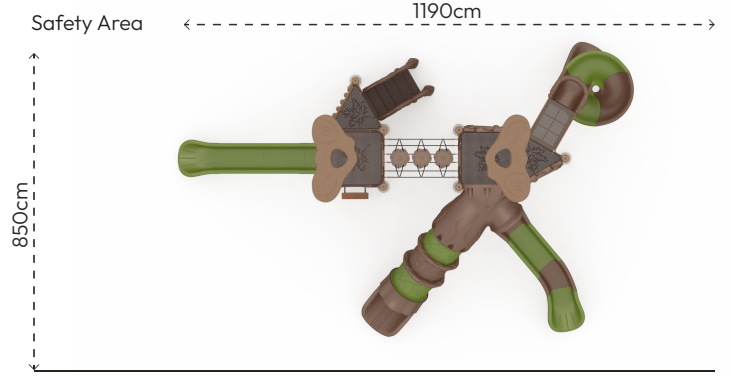

NATURE PLAYGROUND

KZ115

PRODUCT INFORMATION

Product Line	● Nature
User Ages	● 3-12
User Capacity	● 22
Fall Height	● 200cm
Dimension	● 550cm x 890cm
Safety Area	● 101cm ²
Safety Dimension	● 850cm x 1190cm
Maximum Height	● 475cm
Weight	● 911kg
Safety Certificate	● EN 1176-3

Made in Türkiye

NATURE PLAYGROUND

KZ115

PRODUCT SPECIFICATION

Number of Users
•
22

Number of Roofs
•
2

Number of Slides
•
3

Number of Entrances
•
2

COLOR PALETTE

MATERIAL SPECIFICATION

- Main construction is made of steel pipes, diameter 89,9mm and thickness 2,5mm.
- The product uprights are wood-like composite material with a diameter of 114 mm and a thickness of 12 mm, which covers a steel pipe with a diameter of 89,9 mm, manufactured by extrusion method.
- Platforms are made of steel sheet which has 2mm thickness and covered with PVC plastisol.
- Roof, slide and panels are made of medium-density polyethylene material with the rotation technique.
- Stair treads are made of sheet coated by plastisol rubber. Stair railings are made of medium-density polyethylene with the rotation technique.
- Rope is made of polypropylene braided steel rope, diameter 16mm with 6 steel rope helices.
- Pipe and profile openings are covered with plastic injection caps.
- The metal surfaces of the product have been cleaned by sandblasting, washing, rinsing, and drying and it has been painted with electrostatic powder coating.
- Screws are covered with plastic caps.
- Product doesn't have sharp edges and surfaces.
- Product has been produced in accordance with EN16630 standards.
- Please contact to Polfisan for updated information about product.

Top View

Side View

Front View