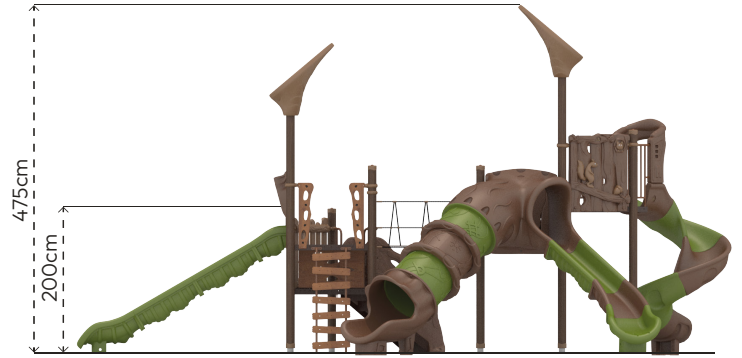

NATURE PLAYGROUND

KZ115

PRODUCT INFORMATION

Product Line	● Nature
User Ages	● 3-12
User Capacity	● 22
Fall Height	● 200cm
Dimension	● 550cm x 890cm
Safety Area	● 101cm ²
Safety Dimension	● 850cm x 1190cm
Maximum Height	● 475cm
Weight	● 911kg
Safety Certificate	● EN 1176-3

PRODUCT DESCRIPTION

Nature product is a playground whose main pipes covered by high-quality wooden composite material. It has colors of nature in all of the remaining components. In addition to the stairs used in standard playground series, access richness has provided to users with various access elements.

COLOR PALETTE

MATERIAL SPECIFICATION

- Main construction is made of steel pipes, diameter 89,9mm and thickness 2,5mm.
- The product uprights are wood-like composite material with a diameter of 114 mm and a thickness of 12 mm, which covers a steel pipe with a diameter of 89,9 mm, manufactured by extrusion method.
- Platforms are made of steel sheet which has 2mm thickness and covered with PVC plastisol.
- Roof, slide and panels are made of medium-density polyethylene material with the rotation technique.
- Stair treads are made of sheet coated by plastisol rubber. Stair railings are made of medium-density polyethylene with the rotation technique.
- Rope is made of polypropylene braided steel rope, diameter 16mm with 6 steel rope helices.
- Pipe and profile openings are covered with plastic injection caps.
- The metal surfaces of the product have been cleaned by sandblasting, washing, rinsing, and drying and it has been painted with electrostatic powder coating.
- Screws are covered with plastic caps.
- Product doesn't have sharp edges and surfaces.
- Product has been produced in accordance with EN16630 standards.
- Please contact to Polfisan for updated information about product.

Top View

Side View

Front View