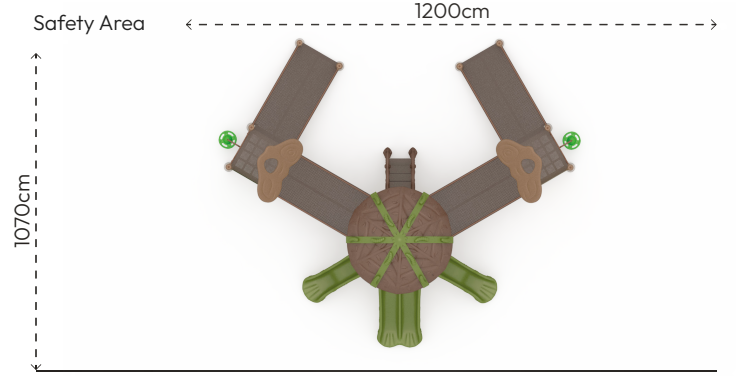

KZ151

PRODUCT SPECIFICATION

Number of Users
•
53

Number of Roofs
•
3

Number of Slides
•
3

Number of Entrances
•
4

COLOR PALETTE

MATERIAL SPECIFICATION

- Main construction is made of steel pipes, diameter 89,9mm and thickness 2,5mm.
- The product uprights are wood-like composite material with a diameter of 114 mm and a thickness of 12 mm, which covers a steel pipe with a diameter of 89,9 mm, manufactured by extrusion method.
- Platforms are made of steel sheet which has 2mm thickness and covered with PVC plastisol.
- Roof, slide and panels are made of medium-density polyethylene material with the rotation technique.
- Stair treads are made of sheet coated by plastisol rubber. Stair railings are made of medium-density polyethylene with the rotation technique.
- Pipe and profile openings are covered with plastic injection caps.
- The metal surfaces of the product have been cleaned by sandblasting, washing, rinsing, and drying and it has been painted with electrostatic powder coating.
- Screws are covered with plastic caps.
- Product doesn't have sharp edges and surfaces.
- Product has been produced in accordance with EN16630 standards.
- Please contact to Polfisan for updated information about product.

Top View

Side View

Front View