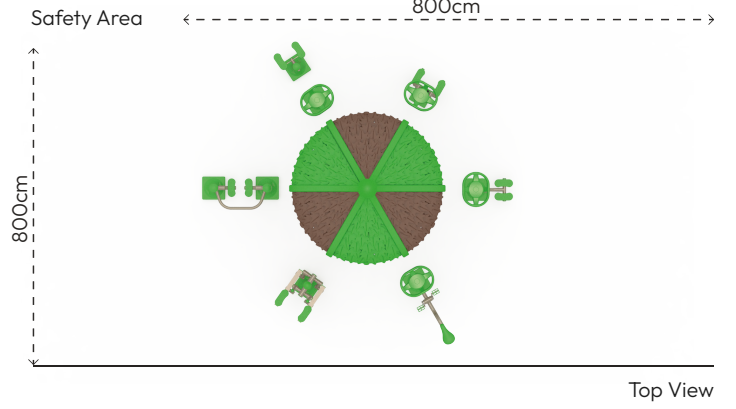

FITNESS PYRAMID

SA101

PRODUCT INFORMATION

Product Line	● Fitness&Training
User Ages	● 12+
User Capacity	● 6
Fall Height	● cm
Dimension	● 600cm x 600cm
Safety Area	● 64m ²
Safety Dimension	● 800cm x 800cm
Maximum Height	● 410cm
Weight	● 595kg
Safety Certificate	● EN 16630

ACTIVITIES

•
Fitness

FITNESS PYRAMID

SA101

PRODUCT SPECIFICATION

Number of Users
•
6

Number of Roofs
•
1

Number of Slides
•
0

Number of Entrances
•
0

COLOR PALETTE

MATERIAL SPECIFICATION

- Main construction is made of steel pipes, diameter 140mm and thickness 3mm.
- Handle, seat, backrest, footrest, mounting cover parts are made of medium-density polyethylene by blow molding technique.
- Steel shaft and rollers are used for making the rotational movement. The moving parts of the product have a stopper system that can be opened up to 55°.
- Pipe and profile openings are covered with plastic injection caps.
- Roof are made of medium-density polyethylene material with the rotation technique.
- Panel is made of composite material which has 4mm thickness.
- The metal surfaces of the product have been cleaned by sandblasting, washing, rinsing, and drying and it has been painted with electrostatic powder coating.
- The floor flange is made of 290x290x8mm steel sheet.
- Screws are covered with plastic caps.
- Product doesn't have sharp edges and surfaces.
- Product has been produced in accordance with EN16630 standards.
- Please contact to Polfisan for updated information about product.

Top View

Side View

Front View