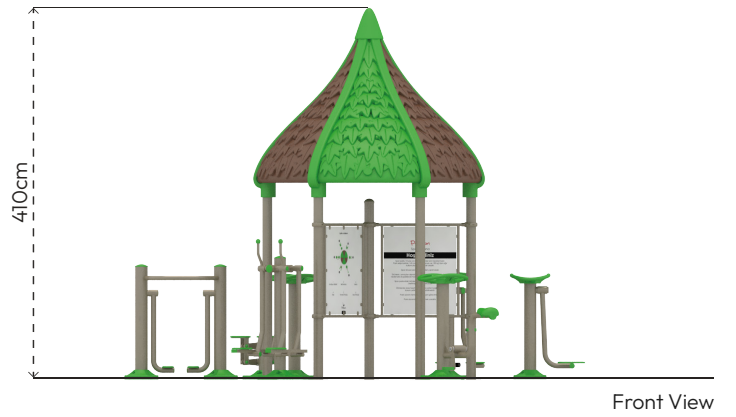

FITNESS PYRAMID

SA101

PRODUCT INFORMATION

Product Line	● Fitness&Training
User Ages	● 12+
User Capacity	● 6
Fall Height	● cm
Dimension	● 600cm x 600cm
Safety Area	● 64m ²
Safety Dimension	● 800cm x 800cm
Maximum Height	● 410cm
Weight	● 595kg
Safety Certificate	● EN 16630

ACTIVITIES

•
Fitness

FITNESS PYRAMID

SA101

PRODUCT SPECIFICATION

Number of Users
•
6

Number of Roofs
•
1

Number of Slides
•
0

Number of Entrances
•
0

COLOR PALETTE

MATERIAL SPECIFICATION

- Main construction is made of steel pipes, diameter 140mm and thickness 3mm.
- Handle, seat, backrest, footrest, mounting cover parts are made of medium-density polyethylene by blow molding technique.
- Steel shaft and rollers are used for making the rotational movement. The moving parts of the product have a stopper system that can be opened up to 55°.
- Pipe and profile openings are covered with plastic injection caps.
- Roof are made of medium-density polyethylene material with the rotation technique.
- Panel is made of composite material which has 4mm thickness.
- The metal surfaces of the product have been cleaned by sandblasting, washing, rinsing, and drying and it has been painted with electrostatic powder coating.
- The floor flange is made of 290x290x8mm steel sheet.
- Screws are covered with plastic caps.
- Product doesn't have sharp edges and surfaces.
- Product has been produced in accordance with EN16630 standards.
- Please contact to Polfisan for updated information about product.

Top View

Side View

Front View