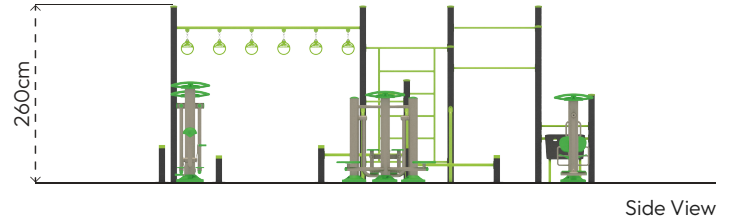

FITNESS BAR SET

SB151

PRODUCT SPECIFICATION

Number of Users
•
19

Number of Roofs
•
0

Number of Slides
•
0

Number of Entrances
•
0

COLOR PALETTE

MATERIAL SPECIFICATION

- 100x100mm steel profile is used as main construction.
- Bench is made of HDPE sheets resistant to abrasion and weather conditions.
- Bar pipes are made of steel pipes, diameter 33mm and thickness 3,4mm.
- The floor flange is made of 200x200x8mm steel sheet.
- Main construction is made of steel pipes, diameter 140mm and thickness 3mm.
- Handle, seat, backrest, footrest, mounting cover parts are made of medium-density polyethylene by blow molding technique.
- Steel shaft and rollers are used for making the rotational movement. The moving parts of the product have a stopper system that can be opened up to 55°.
- The metal surfaces of the product have been cleaned by sandblasting, washing, rinsing, and drying and it has been painted with electrostatic powder coating.
- The floor flange is made of 290x290x8mm steel sheet.
- Pipe and profile openings are covered with plastic injection caps.
- Screws are covered with plastic caps.
- Product doesn't have sharp edges and surfaces.
- Product has been produced in accordance with EN16630 standards.
- Please contact to Polfisan for updated information about product.

Side View

Address: Yukarı Eğercili Mahallesi, Atatürk Bulvarı, No:122 Çarşamba/SAMSUN Post Code: 55500

Tel: +90 362 266 66 96 polfisan@polfisan.com.tr www.polfisan.com.tr

Made in Türkiye