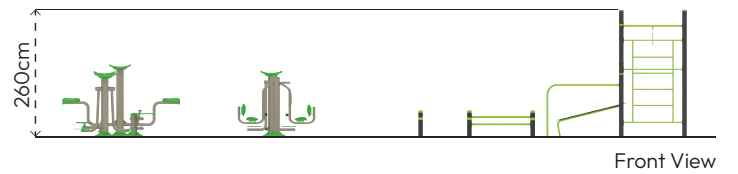

Front View

Address: Yukarı Eğercili Mahallesi, Atatürk Bulvarı, No:122 Çarşamba/SAMSUN Post Code: 55500

Tel: +90 362 266 66 96 polfisan@polfisan.com.tr www.polfisan.com.tr

Made in Türkiye