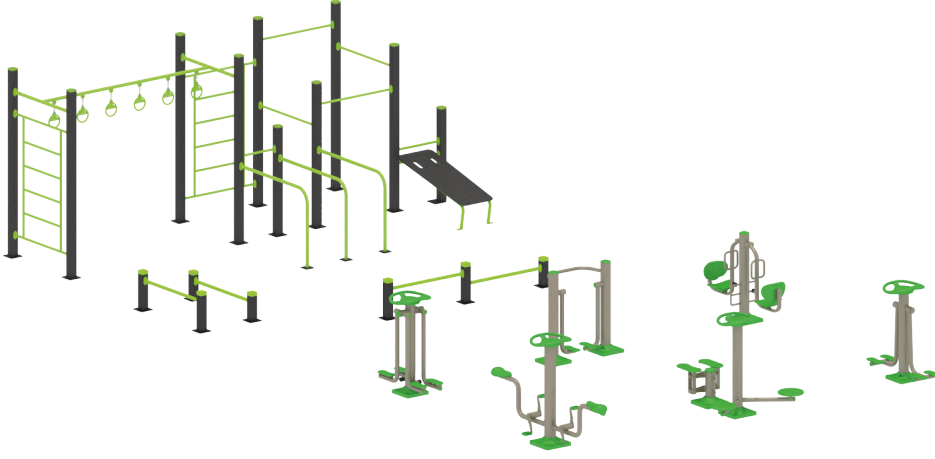

FITNESS BAR SET

SB151

PRODUCT INFORMATION

Product Line	●	Fitness&Training
User Ages	●	12+
User Capacity	●	19
Fall Height	●	cm
Dimension	●	800cm x 1100cm
Safety Area	●	130m ²
Safety Dimension	●	1000cm x 1300cm
Maximum Height	●	260cm
Weight	●	934kg
Safety Certificate	●	EN 16630

PRODUCT DESCRIPTION

Outdoor sports parks allow the user to do sports in practical time periods. The user determines the entry time, exit time, and duration of the sport. Therefore, the user can create a sports plan according to his personal plan and apply it easily.

SB151

PRODUCT SPECIFICATION

Number of Users
•
19

Number of Roofs
•
0

Number of Slides
•
0

Number of Entrances
•
0

COLOR PALETTE

MATERIAL SPECIFICATION

- 100x100mm steel profile is used as main construction.
- Bench is made of HDPE sheets resistant to abrasion and weather conditions.
- Bar pipes are made of steel pipes, diameter 33mm and thickness 3,4mm.
- The floor flange is made of 200x200x8mm steel sheet.
- Main construction is made of steel pipes, diameter 140mm and thickness 3mm.
- Handle, seat, backrest, footrest, mounting cover parts are made of medium-density polyethylene by blow molding technique.
- Steel shaft and rollers are used for making the rotational movement. The moving parts of the product have a stopper system that can be opened up to 55°.
- The metal surfaces of the product have been cleaned by sandblasting, washing, rinsing, and drying and it has been painted with electrostatic powder coating.
- The floor flange is made of 290x290x8mm steel sheet.
- Pipe and profile openings are covered with plastic injection caps.
- Screws are covered with plastic caps.
- Product doesn't have sharp edges and surfaces.
- Product has been produced in accordance with EN16630 standards.
- Please contact to Polfisan for updated information about product.