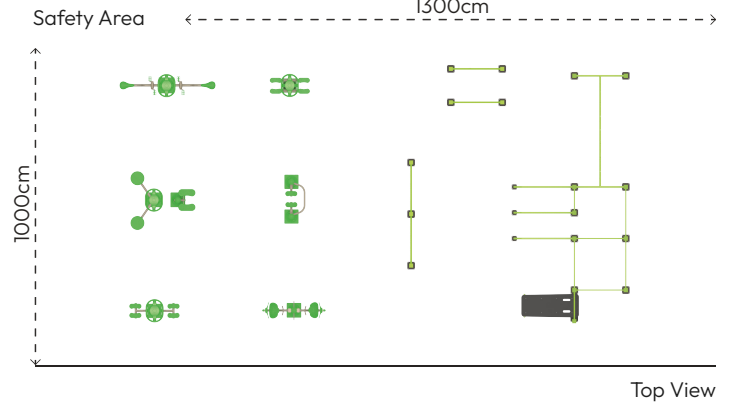

FITNESS BAR SET

SB151

PRODUCT INFORMATION

Product Line	●	Fitness&Training
User Ages	●	12+
User Capacity	●	19
Fall Height	●	cm
Dimension	●	800cm x 1100cm
Safety Area	●	130m ²
Safety Dimension	●	1000cm x 1300cm
Maximum Height	●	260cm
Weight	●	934kg
Safety Certificate	●	EN 16630

SB151

PRODUCT SPECIFICATION

Number of Users
•
19

Number of Roofs
•
0

Number of Slides
•
0

Number of Entrances
•
0

COLOR PALETTE

MATERIAL SPECIFICATION

- 100x100mm steel profile is used as main construction.
- Bench is made of HDPE sheets resistant to abrasion and weather conditions.
- Bar pipes are made of steel pipes, diameter 33mm and thickness 3,4mm.
- The floor flange is made of 200x200x8mm steel sheet.
- Main construction is made of steel pipes, diameter 140mm and thickness 3mm.
- Handle, seat, backrest, footrest, mounting cover parts are made of medium-density polyethylene by blow molding technique.
- Steel shaft and rollers are used for making the rotational movement. The moving parts of the product have a stopper system that can be opened up to 55°.
- The metal surfaces of the product have been cleaned by sandblasting, washing, rinsing, and drying and it has been painted with electrostatic powder coating.
- The floor flange is made of 290x290x8mm steel sheet.
- Pipe and profile openings are covered with plastic injection caps.
- Screws are covered with plastic caps.
- Product doesn't have sharp edges and surfaces.
- Product has been produced in accordance with EN16630 standards.
- Please contact to Polfisan for updated information about product.