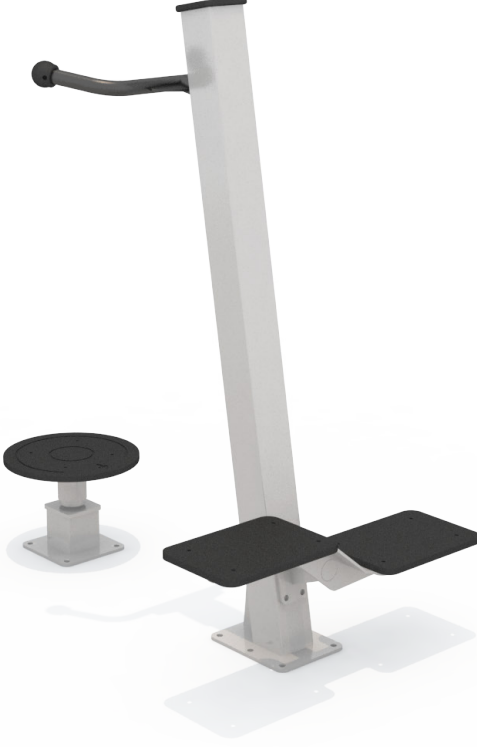

YOUNG FITNESS

SG101-STEP TWIST

PRODUCT INFORMATION

Product Line	●	Fitness&Training
User Ages	●	12+
User Capacity	●	2
Fall Height	●	35cm
Dimension	●	123cm x 78cm
Safety Area	●	9m ²
Safety Dimension	●	323cm x 278cm
Maximum Height	●	150cm
Weight	●	48kg
Safety Certificate	●	EN 16630

PRODUCT DESCRIPTION

Outdoor sports parks allow the user to do sports in practical time periods. The user determines the entry time, exit time, and duration of the sport. Therefore, the user can create a sports plan according to his personal plan and apply it easily.

ACTIVITIES

•
Fitness

YOUNG FITNESS

SG101-STEP TWIST

PRODUCT SPECIFICATION

Number of
Users
•
2

Number of
Roofs
•
0

Number of
Slides
•
0

Number of
Entrances
•
0

COLOR PALETTE

MATERIAL SPECIFICATION

- 100x100mm steel profile is used as main construction.
- Step is made of HDPE sheets resistant to abrasion and weather conditions.
- The metal surfaces of the product have been cleaned by sandblasting, washing, rinsing, and drying and it has been painted with electrostatic powder coating.
- Bar pipes are made of steel pipes, diameter 33mm and thickness 3,4mm.
- The floor flange is made of 200x200x8mm steel sheet.
- Pipe and profile openings are covered with plastic injection caps.
- Screws are covered with plastic caps.
- Product doesn't have sharp edges and surfaces.
- Product has been produced in accordance with EN16630 standards.
- Please contact to Polfisan for updated information about product.