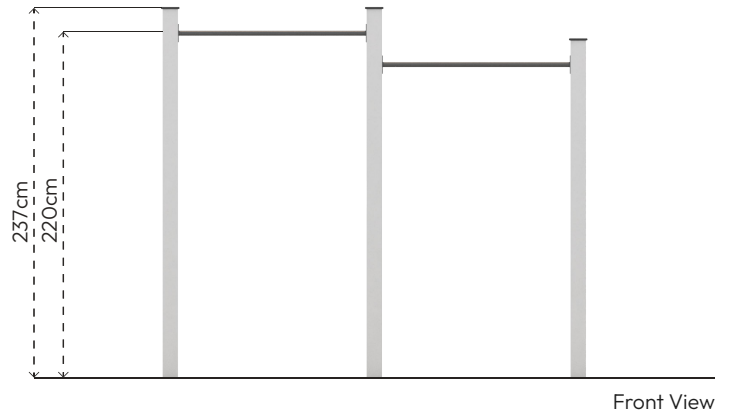

### MATERIAL SPECIFICATION

- 100x100mm steel profile is used as main construction.
- The metal surfaces of the product have been cleaned by sandblasting, washing, rinsing, and drying and it has been painted with electrostatic powder coating.
- Bar pipes are made of steel pipes, diameter 33mm and thickness 3,4mm.
- The floor flange is made of 200x200x8mm steel sheet.
- Pipe and profile openings are covered with plastic injection caps.
- Screws are covered with plastic caps.
- Product doesn't have sharp edges and surfaces.
- Product has been produced in accordance with EN16630 standards.
- Please contact to Polfisan for updated information about product.

Top View

Side View

Front View