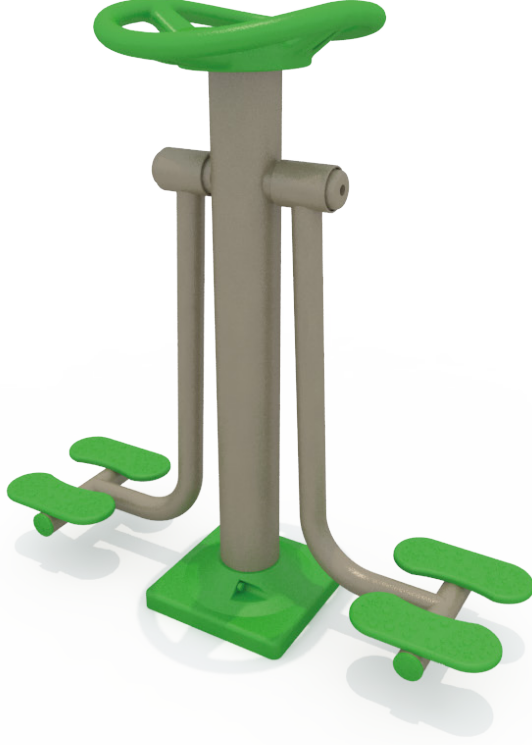

FITNESS ADULT

SY105-BACK STRETCH

PRODUCT INFORMATION

Product Line	●	Fitness&Training
User Ages	●	12+
User Capacity	●	2
Fall Height	●	cm
Dimension	●	60cm x 110cm
Safety Area	●	8m ²
Safety Dimension	●	260cm x 310cm
Maximum Height	●	135cm
Weight	●	48kg
Safety Certificate	●	EN 16630

PRODUCT DESCRIPTION

Outdoor sports parks allow the user to do sports in practical time periods. The user determines the entry time, exit time, and duration of the sport. Therefore, the user can create a sports plan according to his personal plan and apply it easily.

ACTIVITIES

•
Fitness

FITNESS ADULT

SY105-BACK STRETCH

PRODUCT SPECIFICATION

Number of Users
•
2

Number of Roofs
•
0

Number of Slides
•
0

Number of Entrances
•
0

COLOR PALETTE

MATERIAL SPECIFICATION

- Main construction is made of steel pipes, diameter 140mm and thickness 3mm.
- Handle, seat, backrest, footrest, mounting cover parts are made of medium-density polyethylene by blow molding technique.
- Steel shaft and rollers are used for making the rotational movement. The moving parts of the product have a stopper system that can be opened up to 55°.
- The metal surfaces of the product have been cleaned by sandblasting, washing, rinsing, and drying and it has been painted with electrostatic powder coating.
- The floor flange is made of 290x290x8mm steel sheet.
- Pipe and profile openings are covered with plastic injection caps.
- Screws are covered with plastic caps.
- Product doesn't have sharp edges and surfaces.
- Product has been produced in accordance with EN16630 standards.
- Please contact to Polfisan for updated information about product.