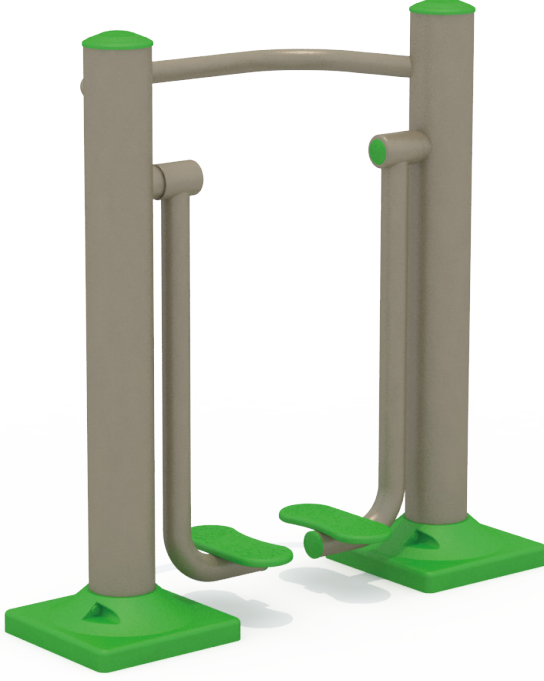

## SY108-AIR WALKING

### PRODUCT INFORMATION

Product Line	●	Fitness&Training
User Ages	●	12+
User Capacity	●	1
Fall Height	●	cm
Dimension	●	40cm x 100cm
Safety Area	●	7m <sup>2</sup>
Safety Dimension	●	240cm x 300cm
Maximum Height	●	120cm
Weight	●	63kg
Safety Certificate	●	EN 16630

### MATERIAL SPECIFICATION

- Main construction is made of steel pipes, diameter 140mm and thickness 3mm.
- Handle, seat, backrest, footrest, mounting cover parts are made of medium-density polyethylene by blow molding technique.
- Steel shaft and rollers are used for making the rotational movement. The moving parts of the product have a stopper system that can be opened up to 55°.
- The metal surfaces of the product have been cleaned by sandblasting, washing, rinsing, and drying and it has been painted with electrostatic powder coating.
- The floor flange is made of 290x290x8mm steel sheet.
- Pipe and profile openings are covered with plastic injection caps.
- Screws are covered with plastic caps.
- Product doesn't have sharp edges and surfaces.
- Product has been produced in accordance with EN16630 standards.
- Please contact to Polfisan for updated information about product.