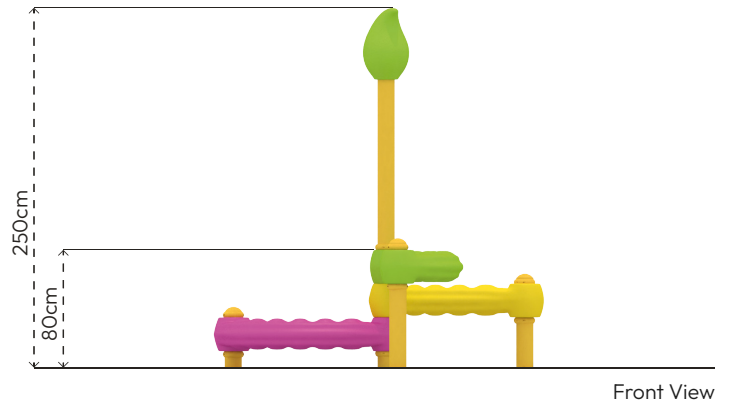

IVY
TS101

PRODUCT INFORMATION

Product Line	● Climbing
User Ages	● 3-12
User Capacity	● 3
Fall Height	● 80cm
Dimension	● 250cm x 250cm
Safety Area	● 30m ²
Safety Dimension	● 550cm x 550cm
Maximum Height	● 250cm
Weight	● 63kg
Safety Certificate	● EN 1176-1

COLOR PALETTE

MATERIAL SPECIFICATION

- Main construction is made of steel pipes, diameter 114mm and thickness 2.5mm.
- Plastic climbing units are made of medium-density polyethylene material with the rotation technique.
- Pipe and profile openings are covered with plastic injection caps.
- The metal surfaces of the product have been cleaned by sandblasting, washing, rinsing, and drying and it has been painted with electrostatic powder coating.
- Screws are covered with plastic caps.
- Product doesn't have sharp edges and surfaces.
- Product has been produced in accordance with EN1176 standards.
- Please contact to Polfisan for updated information about product.

Top View

Side View

Front View