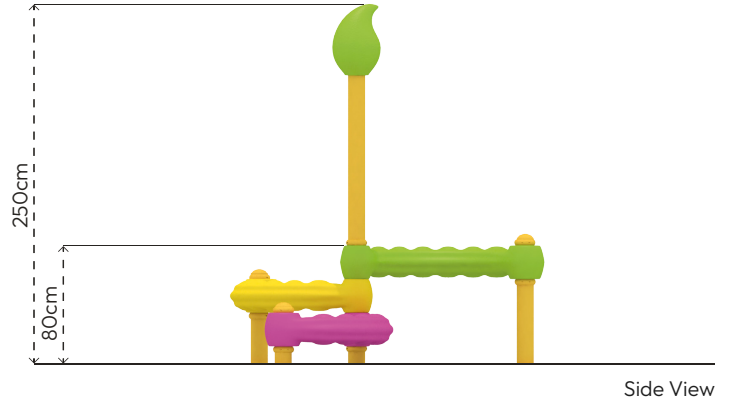

IVY
TS101

PRODUCT INFORMATION

Product Line	● Climbing
User Ages	● 3-12
User Capacity	● 3
Fall Height	● 80cm
Dimension	● 250cm x 250cm
Safety Area	● 30m ²
Safety Dimension	● 550cm x 550cm
Maximum Height	● 250cm
Weight	● 63kg
Safety Certificate	● EN 1176-1

COLOR PALETTE

MATERIAL SPECIFICATION

- Main construction is made of steel pipes, diameter 114mm and thickness 2.5mm.
- Plastic climbing units are made of medium-density polyethylene material with the rotation technique.
- Pipe and profile openings are covered with plastic injection caps.
- The metal surfaces of the product have been cleaned by sandblasting, washing, rinsing, and drying and it has been painted with electrostatic powder coating.
- Screws are covered with plastic caps.
- Product doesn't have sharp edges and surfaces.
- Product has been produced in accordance with EN1176 standards.
- Please contact to Polfisan for updated information about product.

Top View

Side View

Front View