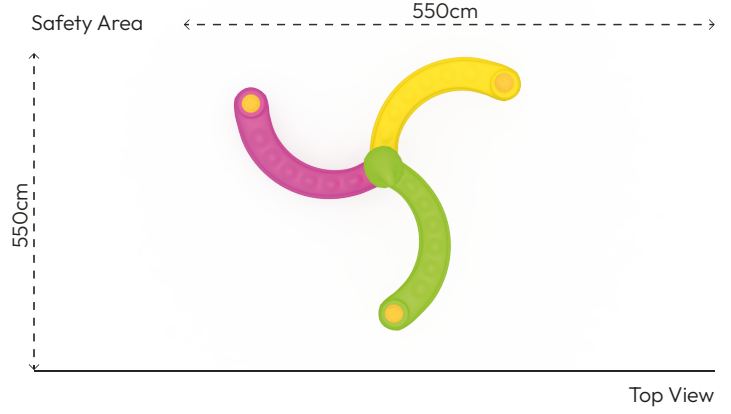

IVY
TS101

PRODUCT INFORMATION

Product Line	● Climbing
User Ages	● 3-12
User Capacity	● 3
Fall Height	● 80cm
Dimension	● 250cm x 250cm
Safety Area	● 30m ²
Safety Dimension	● 550cm x 550cm
Maximum Height	● 250cm
Weight	● 63kg
Safety Certificate	● EN 1176-1

Top View

Side View

Front View