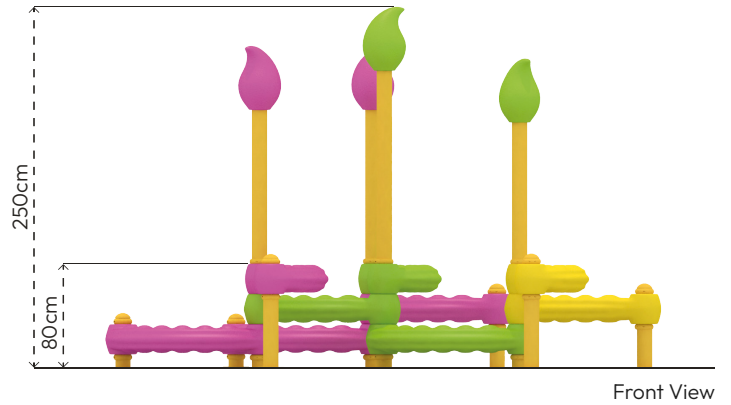

#### MATERIAL SPECIFICATION

- Main construction is made of steel pipes, diameter 114mm and thickness 2.5mm.
- Plastic climbing units are made of medium-density polyethylene material with the rotation technique.
- Pipe and profile openings are covered with plastic injection caps.
- The metal surfaces of the product have been cleaned by sandblasting, washing, rinsing, and drying and it has been painted with electrostatic powder coating.
- Screws are covered with plastic caps.
- Product doesn't have sharp edges and surfaces.
- Product has been produced in accordance with EN1176 standards.
- Please contact to Polfisan for updated information about product.

Top View

Side View

Front View