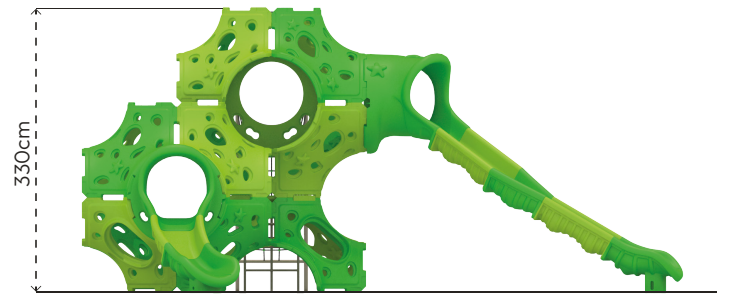

Front View

Address: Yukarı Eğercili Mahallesi, Atatürk Bulvarı, No:122 Çarşamba/SAMSUN Post Code: 55500

Tel: +90 362 266 66 96 polfisan@polfisan.com.tr www.polfisan.com.tr

Made in Türkiye