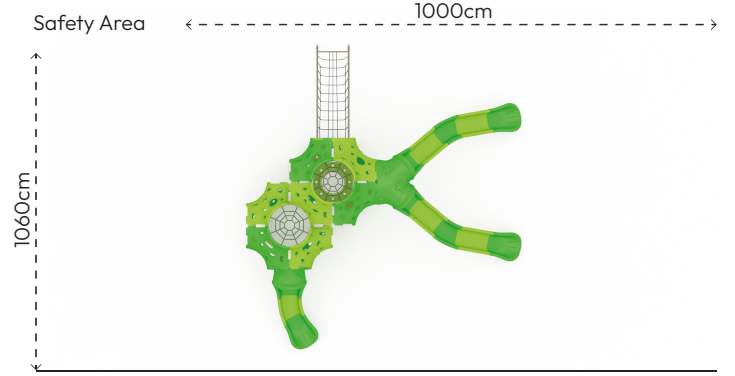

VENUS
TV106

PRODUCT INFORMATION

Product Line	● Climbing
User Ages	● 3-12
User Capacity	● 12
Fall Height	● 230cm
Dimension	● 760cm x 700cm
Safety Area	● 106m ²
Safety Dimension	● 1060cm x 1000cm
Maximum Height	● 330cm
Weight	● 623kg
Safety Certificate	● EN 1176-3

ACTIVITIES

Sliding

Climbing

Balance

Sitting

Socializing

Crawling

Address: Yukarı Eğercili Mahallesi, Atatürk Bulvarı, No:122 Çarşamba/SAMSUN Post Code: 55500

Tel: +90 362 266 66 96 polfisan@polfisan.com.tr www.polfisan.com.tr

Made in Türkiye

VENUS
TV106

PRODUCT SPECIFICATION

Number of
Users
•
12

Number of
Roofs
•
0

Number of
Slides
•
1

Number of
Entrances
•
4

COLOR PALETTE

MATERIAL SPECIFICATION

- Plastic climbing units are made of medium-density polyethylene material with the rotation technique.
- The slide is made of medium-density polyethylene material with the rotation technique.
- Polyethylene climbing parts are assembled with injection clamps.
- Rope is made of polypropylene braided steel rope, diameter 16mm with 6 steel rope helices.
- The metal surfaces of the product have been cleaned by sandblasting, washing, rinsing, and drying and it has been painted with electrostatic powder coating.
- Screws are covered with plastic caps.
- Product doesn't have sharp edges and surfaces.
- Product has been produced in accordance with EN1176 standards.
- Please contact to Polfisan for updated information about product.