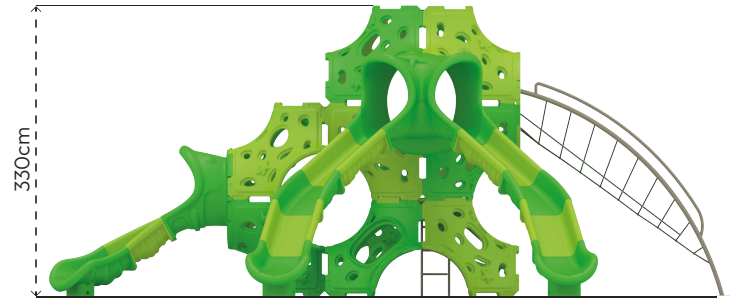

VENUS
TV106

PRODUCT SPECIFICATION

Number of
Users
•
12

Number of
Roofs
•
0

Number of
Slides
•
1

Number of
Entrances
•
4

COLOR PALETTE

MATERIAL SPECIFICATION

- Plastic climbing units are made of medium-density polyethylene material with the rotation technique.
- The slide is made of medium-density polyethylene material with the rotation technique.
- Polyethylene climbing parts are assembled with injection clamps.
- Rope is made of polypropylene braided steel rope, diameter 16mm with 6 steel rope helices.
- The metal surfaces of the product have been cleaned by sandblasting, washing, rinsing, and drying and it has been painted with electrostatic powder coating.
- Screws are covered with plastic caps.
- Product doesn't have sharp edges and surfaces.
- Product has been produced in accordance with EN1176 standards.
- Please contact to Polfisan for updated information about product.

Side View

Address: Yukarı Eğercili Mahallesi, Atatürk Bulvarı, No:122 Çarşamba/SAMSUN Post Code: 55500

Tel: +90 362 266 66 96 polfisan@polfisan.com.tr www.polfisan.com.tr

Made in Türkiye