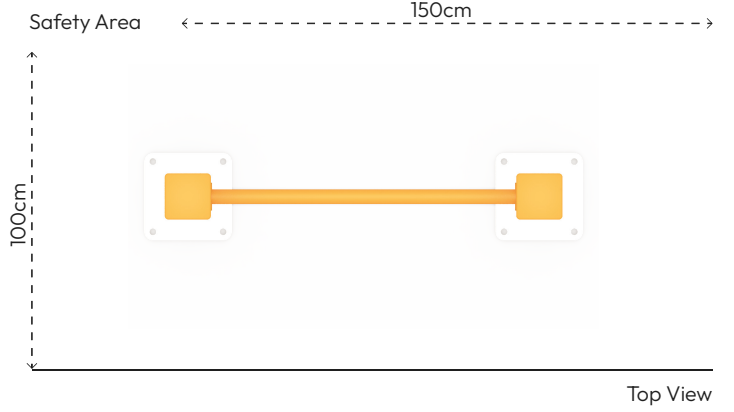

### PRODUCT INFORMATION

Product Line	●	Warning Signs
User Ages	●	-
User Capacity	●	-
Fall Height	●	0cm
Dimension	●	50cm x 125cm
Safety Area	●	2m <sup>2</sup>
Safety Dimension	●	100cm x 175cm
Maximum Height	●	165cm
Weight	●	39kg
Safety Certificate	●	EN 1176-1

### PRODUCT SPECIFICATION

Number of  
Users  
•  
0

Number of  
Roofs  
•  
0

Number of  
Slides  
•  
0

Number of  
Entrances  
•  
0

### MATERIAL SPECIFICATION

100x100mm steel profile is used as main construction.  
Panel is made of composite material which has 4mm thickness.  
It is produced using digital printing with high-quality UV curing inks that are resistant to all weather conditions.  
Panel's dimension is 60x60cm. Product height is 165cm.  
Pipe and profile openings are covered with plastic injection caps.  
The metal surfaces of the product have been cleaned by sandblasting, washing, rinsing, and drying and it has been painted with electrostatic powder coating.  
Screws are covered with plastic caps.  
Product doesn't have sharp edges and surfaces.  
Product has been produced in accordance with EN1176 standards.  
Please contact to Polfisan for updated information about product.