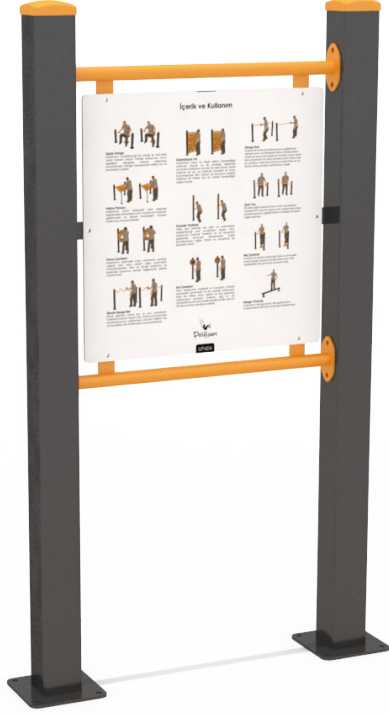

### PRODUCT INFORMATION

Product Line	●	Warning Signs
User Ages	●	-
User Capacity	●	-
Fall Height	●	0cm
Dimension	●	50cm x 125cm
Safety Area	●	2m <sup>2</sup>
Safety Dimension	●	100cm x 175cm
Maximum Height	●	165cm
Weight	●	39kg
Safety Certificate	●	EN 1176-1

### PRODUCT DESCRIPTION

This is an information sign about general usage rules and recommendations about Senior Fitness SS104.

### MATERIAL SPECIFICATION

100x100mm steel profile is used as main construction.  
Panel is made of composite material which has 4mm thickness.  
It is produced using digital printing with high-quality UV curing inks that are resistant to all weather conditions.  
Panel's dimension is 60x60cm. Product height is 165cm.  
Pipe and profile openings are covered with plastic injection caps.  
The metal surfaces of the product have been cleaned by sandblasting, washing, rinsing, and drying and it has been painted with electrostatic powder coating.  
Screws are covered with plastic caps.  
Product doesn't have sharp edges and surfaces.  
Product has been produced in accordance with EN1176 standards.  
Please contact to Polfisan for updated information about product.

Top View

Side View

Front View