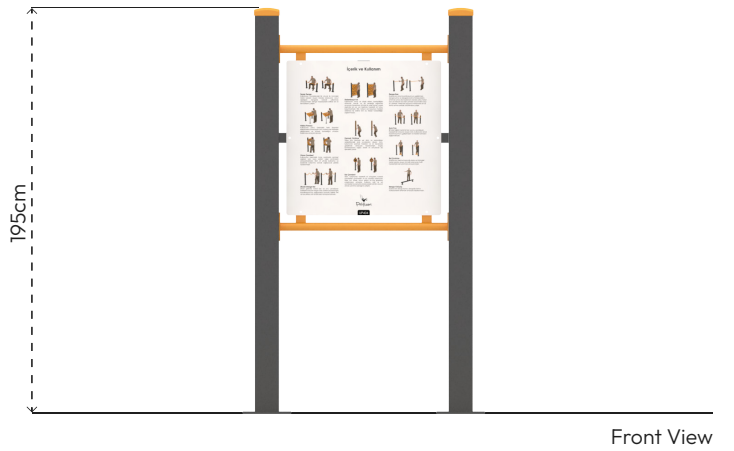

### PRODUCT INFORMATION

Product Line	●	Warning Signs
User Ages	●	-
User Capacity	●	-
Fall Height	●	0cm
Dimension	●	50cm x 125cm
Safety Area	●	2m <sup>2</sup>
Safety Dimension	●	100cm x 175cm
Maximum Height	●	165cm
Weight	●	39kg
Safety Certificate	●	EN 1176-1

### MATERIAL SPECIFICATION

100x100mm steel profile is used as main construction.  
Panel is made of composite material which has 4mm thickness.  
It is produced using digital printing with high-quality UV curing inks that are resistant to all weather conditions.  
Panel's dimension is 60x60cm. Product height is 165cm.  
Pipe and profile openings are covered with plastic injection caps.  
The metal surfaces of the product have been cleaned by sandblasting, washing, rinsing, and drying and it has been painted with electrostatic powder coating.  
Screws are covered with plastic caps.  
Product doesn't have sharp edges and surfaces.  
Product has been produced in accordance with EN1176 standards.  
Please contact to Polfisan for updated information about product.

Top View

Side View

Front View