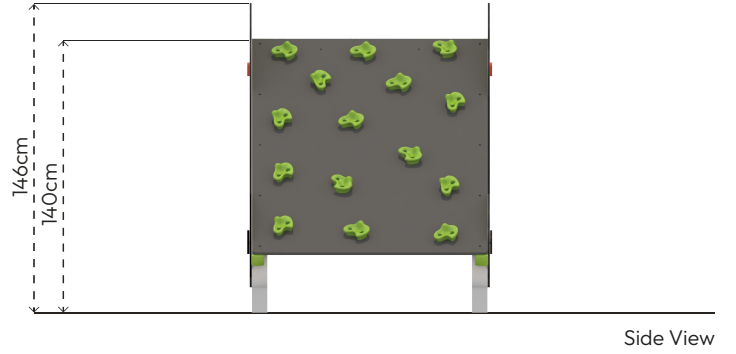

COMPACT OTHER

HB606-TREE CLIMBING

PRODUCT INFORMATION

Product Line	●	Compact
User Ages	●	3-12
User Capacity	●	6
Fall Height	●	140cm
Dimension	●	134cm x 285cm
Safety Area	●	25m ²
Safety Dimension	●	434cm x 585cm
Maximum Height	●	146cm
Weight	●	182kg
Safety Certificate	●	EN 1176-1

HB606-TREE CLIMBING

PRODUCT SPECIFICATION

Number of
Users
•
6

Number of
Roofs
•
0

Number of
Slides
•
0

Number of
Entrances
•
0

COLOR PALETTE

MATERIAL SPECIFICATION

- 80x80mm steel profile is used as main construction.
- Panels are made of HPL sheets resistant to all weather conditions.
- Non-slip plywood is used as climbing surface.
- The metal surfaces of the product have been cleaned by sandblasting, washing, rinsing, and drying; zinc primer has been applied to increase corrosion resistance, and it has been painted with electrostatic powder coating.
- Pipe and profile openings are covered with plastic injection caps.
- Screws are covered with plastic caps.
- Product doesn't have sharp edges and surfaces.
- Product has been produced in accordance with EN1176 standards.
- Please contact to Polfisan for updated information about product.

Top View

Side View

Front View