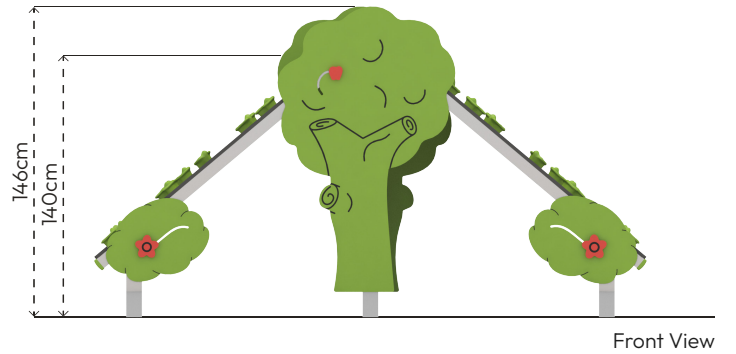

COMPACT OTHER

HB606-TREE CLIMBING

PRODUCT INFORMATION

Product Line	●	Compact
User Ages	●	3-12
User Capacity	●	6
Fall Height	●	140cm
Dimension	●	134cm x 285cm
Safety Area	●	25m ²
Safety Dimension	●	434cm x 585cm
Maximum Height	●	146cm
Weight	●	182kg
Safety Certificate	●	EN 1176-1

PRODUCT DESCRIPTION

Tree Climbing is a lightweight challenging climbing product due to its structure. For the user to climb up, he needs to carefully select the handles with which he will be held and supported. In addition to climbing, the product also has moving activities, such as apples falling from an apple tree.

HB606-TREE CLIMBING

PRODUCT SPECIFICATION

Number of
Users
•
6

Number of
Roofs
•
0

Number of
Slides
•
0

Number of
Entrances
•
0

COLOR PALETTE

MATERIAL SPECIFICATION

Top View

Side View

Front View