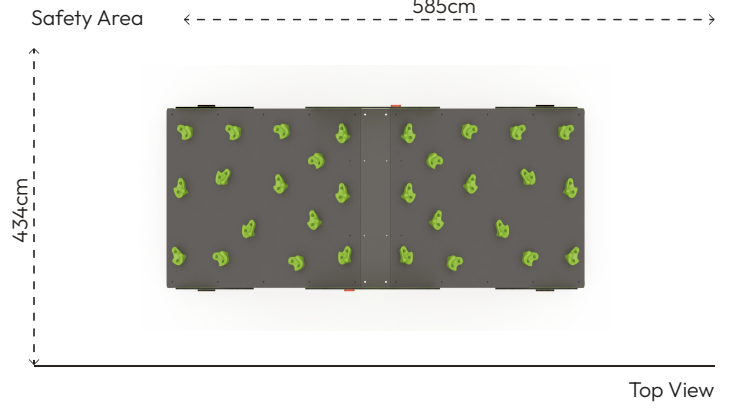

COMPACT OTHER

HB606-TREE CLIMBING

PRODUCT INFORMATION

Product Line	●	Compact
User Ages	●	3-12
User Capacity	●	6
Fall Height	●	140cm
Dimension	●	134cm x 285cm
Safety Area	●	25m ²
Safety Dimension	●	434cm x 585cm
Maximum Height	●	146cm
Weight	●	182kg
Safety Certificate	●	EN 1176-1

HB606-TREE CLIMBING

PRODUCT SPECIFICATION

Number of
Users
•
6

Number of
Roofs
•
0

Number of
Slides
•
0

Number of
Entrances
•
0

COLOR PALETTE

MATERIAL SPECIFICATION

- 80x80mm steel profile is used as main construction.
- Panels are made of HPL sheets resistant to all weather conditions.
- Non-slip plywood is used as climbing surface.
- The metal surfaces of the product have been cleaned by sandblasting, washing, rinsing, and drying; zinc primer has been applied to increase corrosion resistance, and it has been painted with electrostatic powder coating.
- Pipe and profile openings are covered with plastic injection caps.
- Screws are covered with plastic caps.
- Product doesn't have sharp edges and surfaces.
- Product has been produced in accordance with EN1176 standards.
- Please contact to Polfisan for updated information about product.

Top View

Side View

Front View