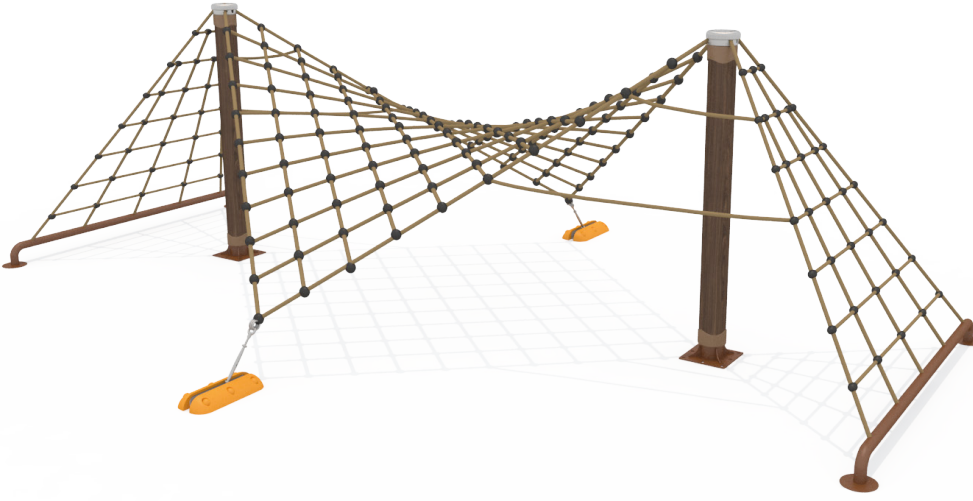

NATURE CLIMBING

KZ505

PRODUCT INFORMATION

Product Line	●	Nature
User Ages	●	5-12
User Capacity	●	10
Fall Height	●	185cm
Dimension	●	500cm x 700cm
Safety Area	●	80m ²
Safety Dimension	●	800cm x 1000cm
Maximum Height	●	185cm
Weight	●	1072kg
Safety Certificate	●	EN 1176-1

PRODUCT DESCRIPTION

Rope Climbing is a climbing product with a three-dimensional use body. The product, consisting of interlocking threads, allows the user to feel the movements of himself and all his friends. This means that the user can focus on external conditions and assess risk. The tower pipes, which are the main component of the product, are made of wood composite material.

Number of Entrances
•
0

COLOR PALETTE

MATERIAL SPECIFICATION

- Main construction is made of steel pipes, diameter 139,7mm and thickness 3mm.
- The product uprights are wood-like composite material with a diameter of 165 mm and a thickness of 12 mm, which covers a steel pipe with a diameter of 139,7 mm, manufactured by extrusion method.
- Rope is made of polypropylene braided steel rope, diameter 16mm with 6 steel rope helices.
- Pipe and profile openings are covered with plastic injection caps.
- The metal surfaces of the product have been cleaned by sandblasting, washing, rinsing, and drying and it has been painted with electrostatic powder coating.
- Mounting caps are made of polyethylene material with the rotation technique.
- Screws are covered with plastic caps.
- Product doesn't have sharp edges and surfaces.
- Product has been produced in accordance with EN1176 standards.
- Please contact to Polfisan for updated information about product.

Top View

Side View

Front View