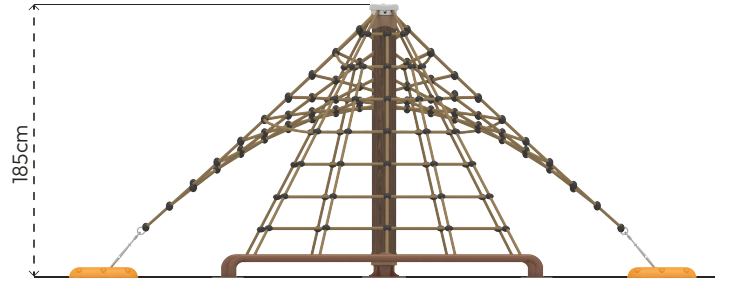

NATURE CLIMBING

KZ505

PRODUCT INFORMATION

Product Line	●	Nature
User Ages	●	5-12
User Capacity	●	10
Fall Height	●	185cm
Dimension	●	500cm x 700cm
Safety Area	●	80m ²
Safety Dimension	●	800cm x 1000cm
Maximum Height	●	185cm
Weight	●	1072kg
Safety Certificate	●	EN 1176-1

PRODUCT DESCRIPTION

Rope Climbing is a climbing product with a three-dimensional use body. The product, consisting of interlocking threads, allows the user to feel the movements of himself and all his friends. This means that the user can focus on external conditions and assess risk. The tower pipes, which are the main component of the product, are made of wood composite material.

Number of Entrances
•
0

COLOR PALETTE

MATERIAL SPECIFICATION

- Main construction is made of steel pipes, diameter 139,7mm and thickness 3mm.
- The product uprights are wood-like composite material with a diameter of 165 mm and a thickness of 12 mm, which covers a steel pipe with a diameter of 139,7 mm, manufactured by extrusion method.
- Rope is made of polypropylene braided steel rope, diameter 16mm with 6 steel rope helices.
- Pipe and profile openings are covered with plastic injection caps.
- The metal surfaces of the product have been cleaned by sandblasting, washing, rinsing, and drying and it has been painted with electrostatic powder coating.
- Mounting caps are made of polyethylene material with the rotation technique.
- Screws are covered with plastic caps.
- Product doesn't have sharp edges and surfaces.
- Product has been produced in accordance with EN1176 standards.
- Please contact to Polfisan for updated information about product.

Top View

Side View

Front View