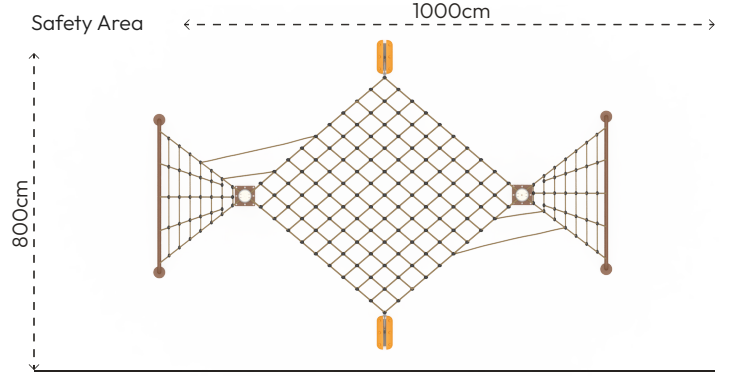

NATURE CLIMBING

KZ505

PRODUCT INFORMATION

Product Line	●	Nature
User Ages	●	5-12
User Capacity	●	10
Fall Height	●	185cm
Dimension	●	500cm x 700cm
Safety Area	●	80m ²
Safety Dimension	●	800cm x 1000cm
Maximum Height	●	185cm
Weight	●	1072kg
Safety Certificate	●	EN 1176-1

PRODUCT DESCRIPTION

Rope Climbing is a climbing product with a three-dimensional use body. The product, consisting of interlocking threads, allows the user to feel the movements of himself and all his friends. This means that the user can focus on external conditions and assess risk. The tower pipes, which are the main component of the product, are made of wood composite material.

Top View

Side View

Front View