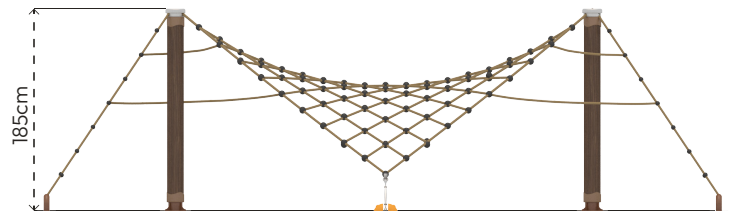

NATURE CLIMBING

KZ505

PRODUCT INFORMATION

Product Line	●	Nature
User Ages	●	5-12
User Capacity	●	10
Fall Height	●	185cm
Dimension	●	500cm x 700cm
Safety Area	●	80m ²
Safety Dimension	●	800cm x 1000cm
Maximum Height	●	185cm
Weight	●	1072kg
Safety Certificate	●	EN 1176-1

PRODUCT DESCRIPTION

Rope Climbing is a climbing product with a three-dimensional use body. The product, consisting of interlocking threads, allows the user to feel the movements of himself and all his friends. This means that the user can focus on external conditions and assess risk. The tower pipes, which are the main component of the product, are made of wood composite material.

Number of Entrances
•
0

COLOR PALETTE

MATERIAL SPECIFICATION

- Main construction is made of steel pipes, diameter 139,7mm and thickness 3mm.
- The product uprights are wood-like composite material with a diameter of 165 mm and a thickness of 12 mm, which covers a steel pipe with a diameter of 139,7 mm, manufactured by extrusion method.
- Rope is made of polypropylene braided steel rope, diameter 16mm with 6 steel rope helices.
- Pipe and profile openings are covered with plastic injection caps.
- The metal surfaces of the product have been cleaned by sandblasting, washing, rinsing, and drying and it has been painted with electrostatic powder coating.
- Mounting caps are made of polyethylene material with the rotation technique.
- Screws are covered with plastic caps.
- Product doesn't have sharp edges and surfaces.
- Product has been produced in accordance with EN1176 standards.
- Please contact to Polfisan for updated information about product.

Top View

Side View

Front View